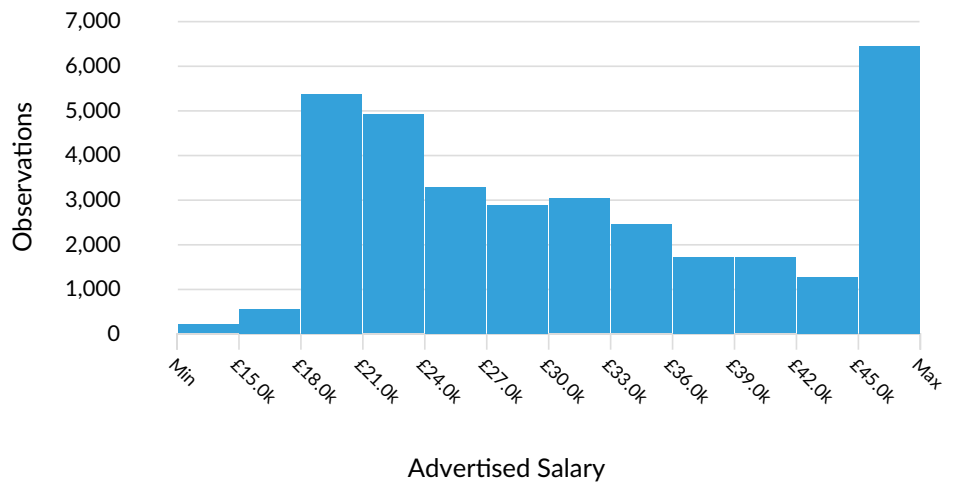

Advertised Salary

There are 33,693 advertised salary observations (51% of the 65,565 matching postings).

£29.4k
Median Advertised Salary