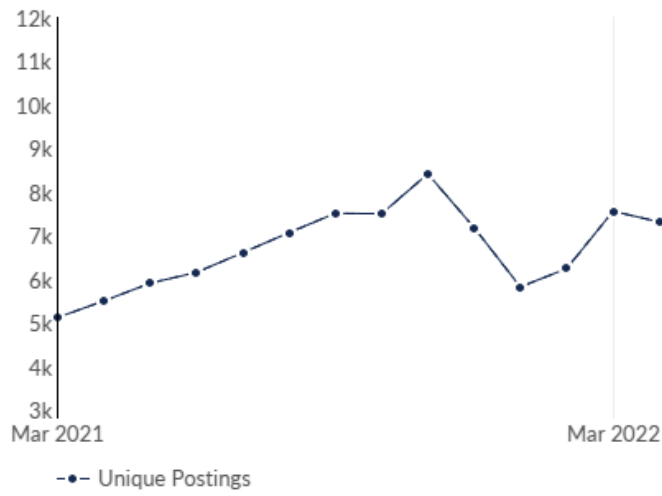

Unique Postings Trend

Month	Unique Postings	Posting Intensity
Feb 2023	8,215	3 : 1
Jan 2023	9,900	3 : 1
Dec 2022	8,147	3 : 1
Nov 2022	8,130	3 : 1
Oct 2022	7,448	3 : 1
Sep 2022	7,378	3 : 1
Aug 2022	7,017	3 : 1
Jul 2022	7,492	3 : 1
Jun 2022	6,747	3 : 1
May 2022	7,082	3 : 1
Apr 2022	7,310	3 : 1
Mar 2022	7,553	3 : 1