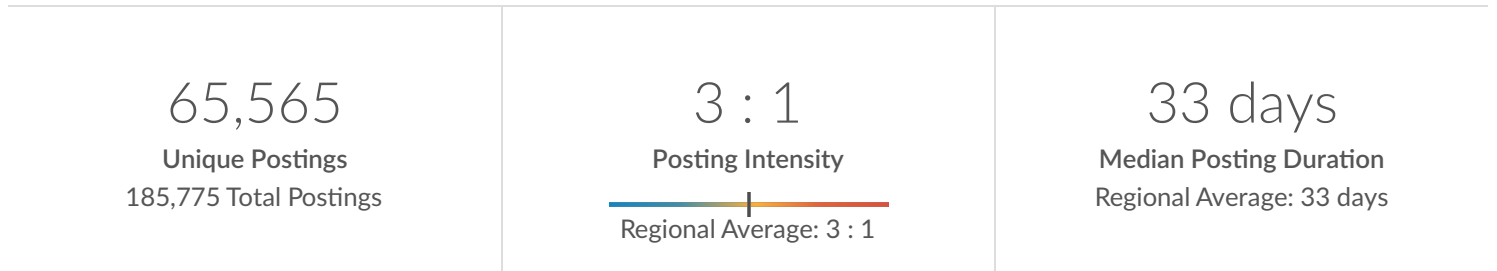

## Description

Chester, Cheshire West and Chester

Minimum Experience Required: Any

Education Level: Any

Keyword Search:

Posting Type: Active Postings

## Job Postings Summary

There were 185,775 total job postings for your selection from March 2021 to February 2023, of which 65,565 were unique. These numbers give us a Posting Intensity of 3-to-1, meaning that for every 3 postings there is 1 unique job posting.