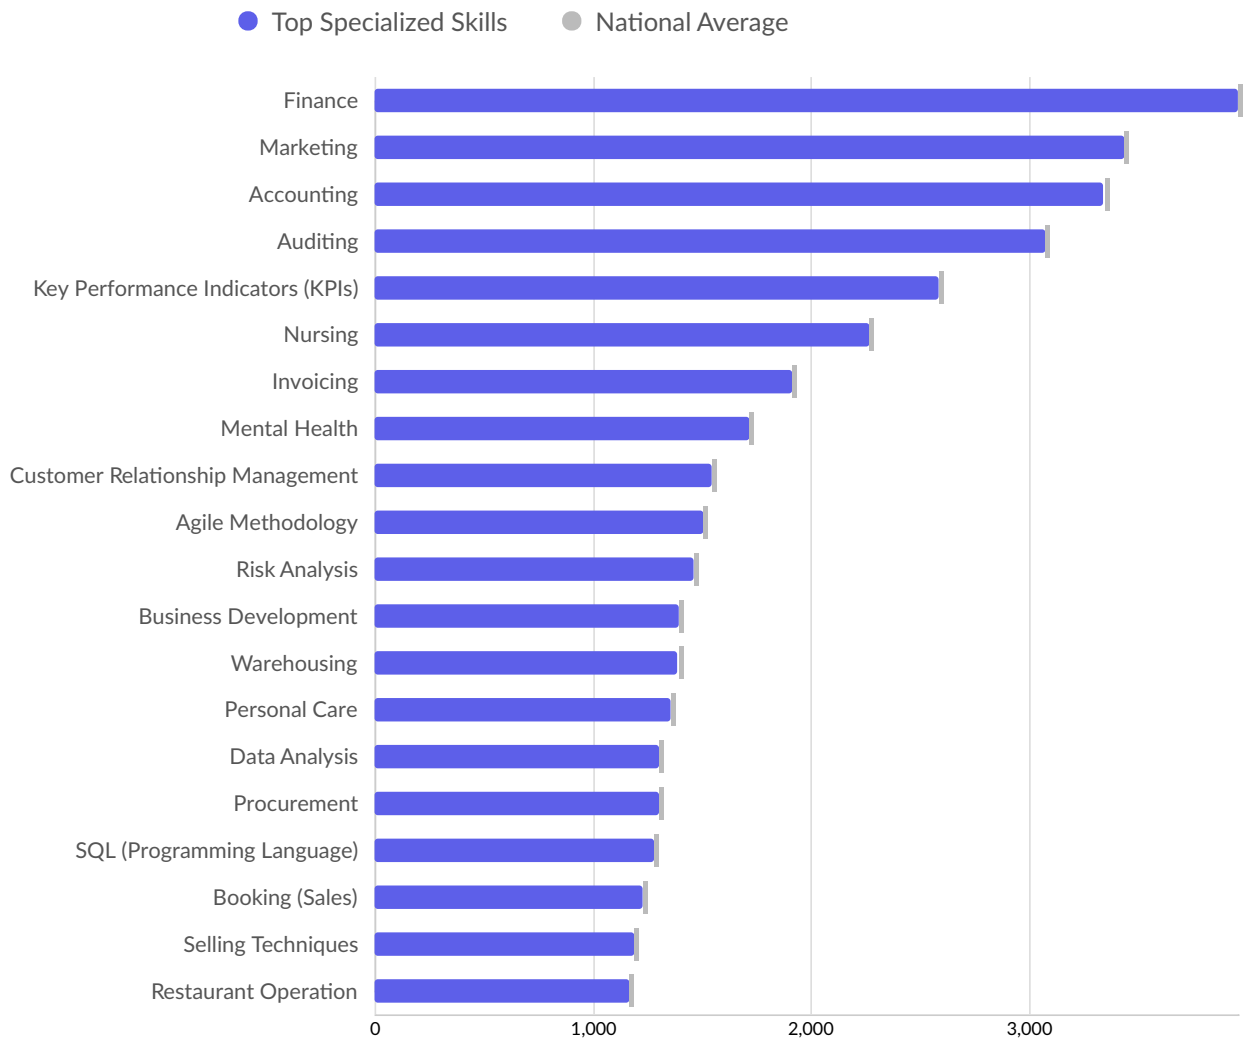

Top Specialized Skills	Unique Postings	National Average
Finance	3,955	3,955
Marketing	3,432	3,432
Accounting	3,341	3,344
Auditing	3,071	3,071
Key Performance Indicators (KPIs)	2,581	2,582
Nursing	2,270	2,270
Invoicing	1,915	1,915
Mental Health	1,716	1,716
Customer Relationship Management	1,543	1,543
Agile Methodology	1,509	1,509
Risk Analysis	1,463	1,463
Business Development	1,395	1,395
Warehousing	1,388	1,390
Personal Care		
Data Analysis		
Procurement		
SQL (Programming Language)		
Booking (Sales)		
Selling Techniques		
Restaurant Operation