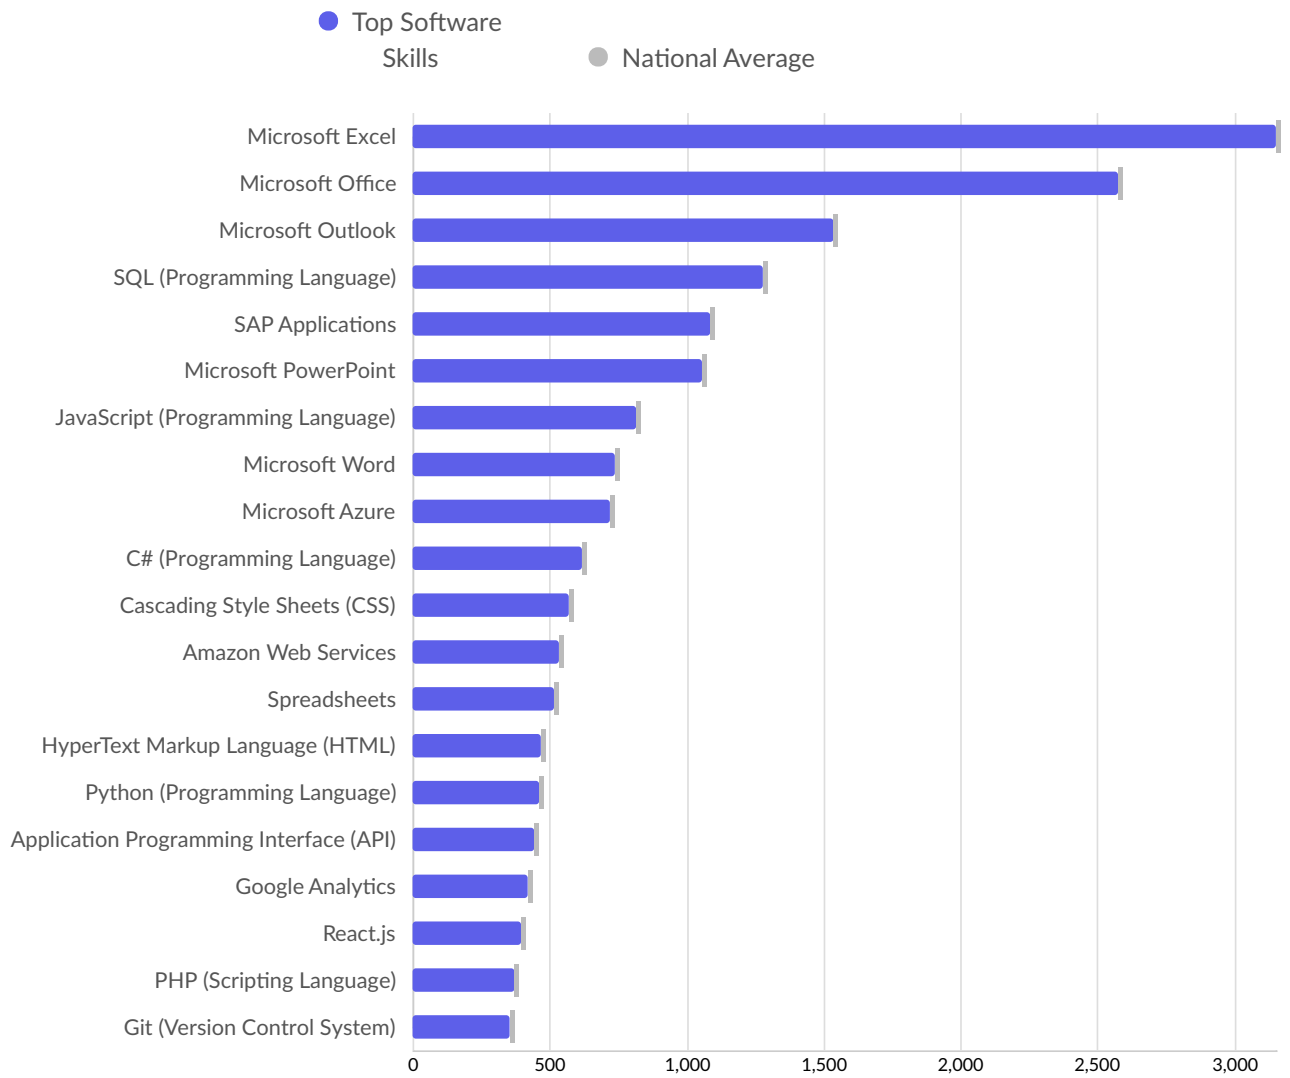

Top Software Skills	Unique Postings	National Average
Microsoft Excel	3,153	3,153
Microsoft Office	2,577	2,577
Microsoft Outlook	1,537	1,537
SQL (Programming Language)	1,282	1,282
SAP Applications	1,088	1,088
Microsoft PowerPoint	1,059	1,059
JavaScript (Programming Language)	816	816
Microsoft Word	737	737
Microsoft Azure	718	718
C# (Programming Language)	620	620
Cascading Style Sheets (CSS)	569	569
Amazon Web Services	534	534