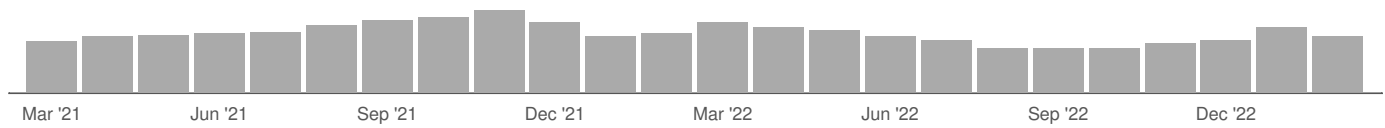

Top Cities Posting

City	Total/Unique (Mar 2021 - Feb 2023)	Posting Intensity	Median Posting Duration
Chester, Cheshire West and Chester	185,775 / 65,565	3 : 1	33 days

Top Local Authorities Posting

Local Authority	Total/Unique (Mar 2021 - Feb 2023)	Posting Intensity	Median Posting Duration
Cheshire West and Chester	185,775 / 65,565	3 : 1	33 days