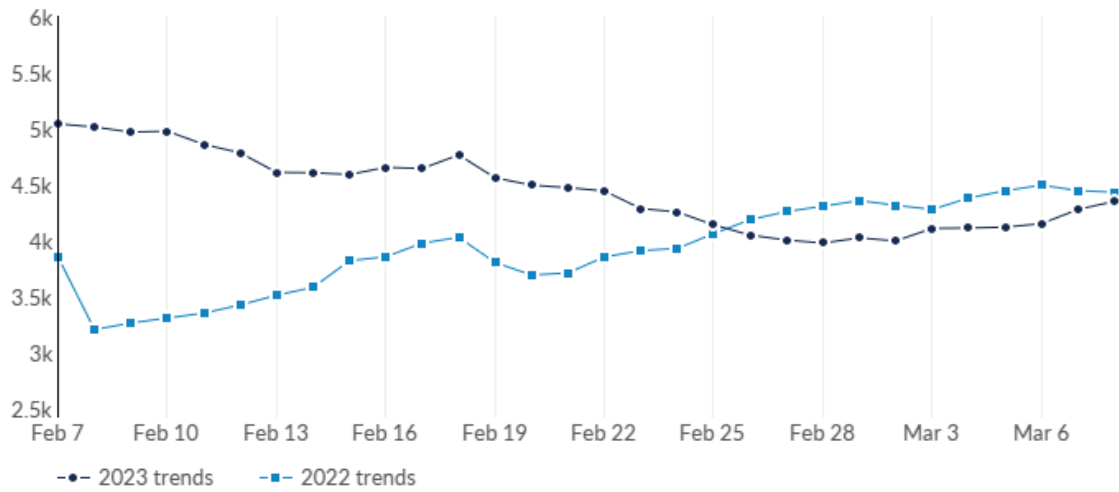

Unique Postings Trend

This view displays the most recent 30 days of job postings activity to show near-term trends. It does not reflect your timeframe.

Day	Unique Postings	Last Year's Unique Postings	% Change
February 7, 2023	5,043	3,852	+30.9%
February 8, 2023	5,014	3,205	+56.4%
February 9, 2023	4,969	3,264	+52.2%
February 10, 2023	4,977	3,308	+50.5%
February 11, 2023	4,859	3,352	+45.0%
February 12, 2023	4,784	3,425	+39.7%
February 13, 2023	4,609	3,512	+31.2%
February 14, 2023	4,606	3,582	+28.6%
February 15, 2023	4,590	3,820	+20.2%
February 16, 2023	4,654	3,856	+20.7%
February 17, 2023	4,644	3,977	+16.8%
February 18, 2023	4,765	4,029	+18.3%
February 19, 2023	4,560	3,804	+19.9%
February 20, 2023	4,495	3,692	+21.7%
February 21, 2023	4,473	3,711	+20.5%
February 22, 2023	4,443	3,854	+15.3%
February 23, 2023	4,286	3,910	+9.6%
February 24, 2023	4,255	3,930	+8.3%