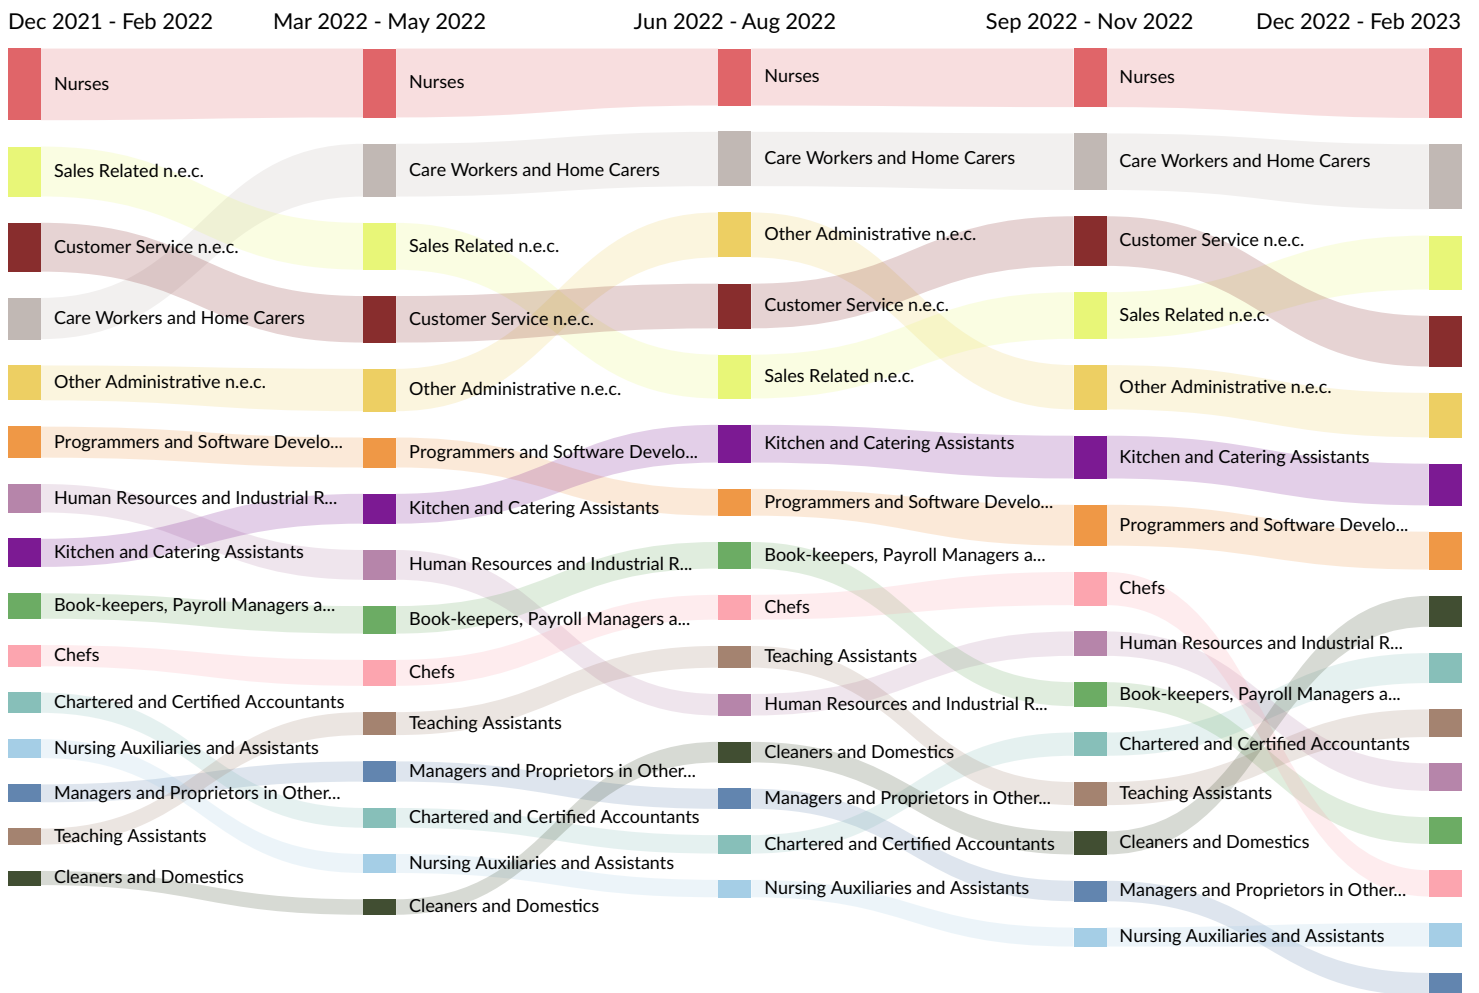

# Top Posting Sources

Website	Postings on Website (Mar 2021 - Feb 2023)
indeed.com	12,409
dwp.gov.uk	8,532
careerbuilder.co.uk	7,303
independent.co.uk	7,090
reed.co.uk	7,036
starjobsearch.co.uk	7,008
fish4.co.uk	6,228
cv-library.co.uk	5,658
simplyhired.co.uk	2,784
jobs.nhs.uk	2,480
careerjet.co.uk	2,466
jobmedic.co.uk	2,414
britishjobs.co.uk	2,139
jobisjob.co.uk	2,024
healthjobsuk.com	1,588
engineeringjobs.co.uk	1,523
gumtree.com	1,471
leisurejobs.com	1,149
constructionjobs.co.uk	1,132
jora.com	1,105
joblift.co.uk	801
dejobs.org	698
jobs4network.co.uk	666
newcrosshealthcare.com	595
jobserve.com	537
monster.co.uk	490
jobrapido.com	460

## Occupation Trends in Job Postings by Quarter

The chart below captures the postings trend for the top 15 occupations posted for based on your filters.