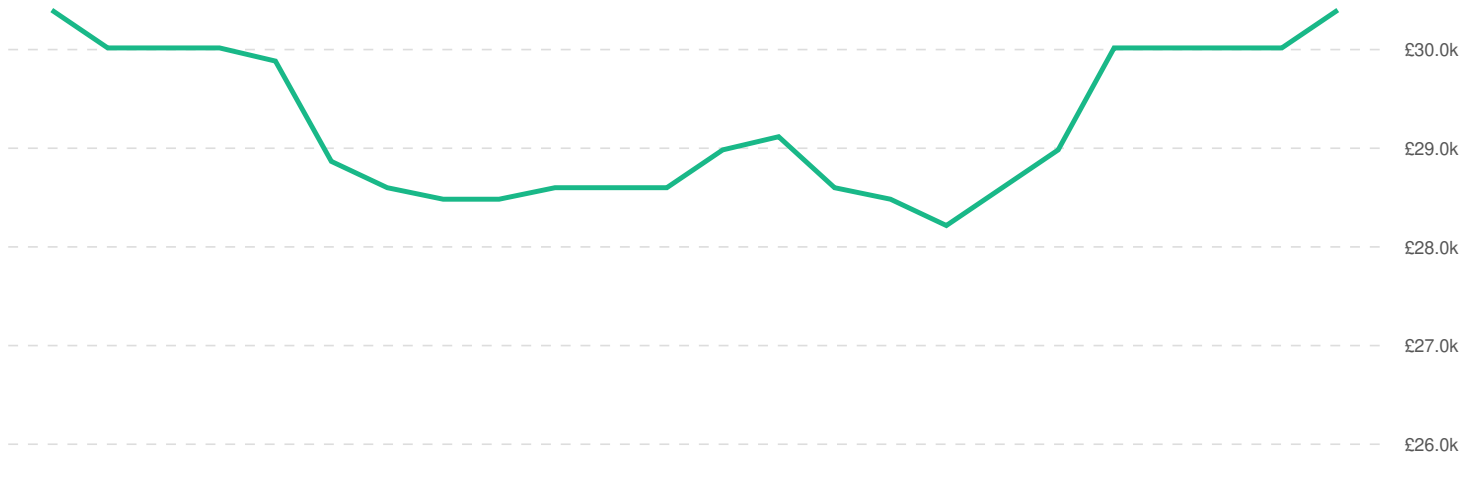

## Advertised Salary

There are 33,693 advertised salary observations (51% of the 65,565 matching postings).

£29.4k  
Median Advertised Salary

# Advertised Wage Trend

▲ 0.0% Mar 2021 - Feb 2023

£29.4k Median

33,693 Job Postings