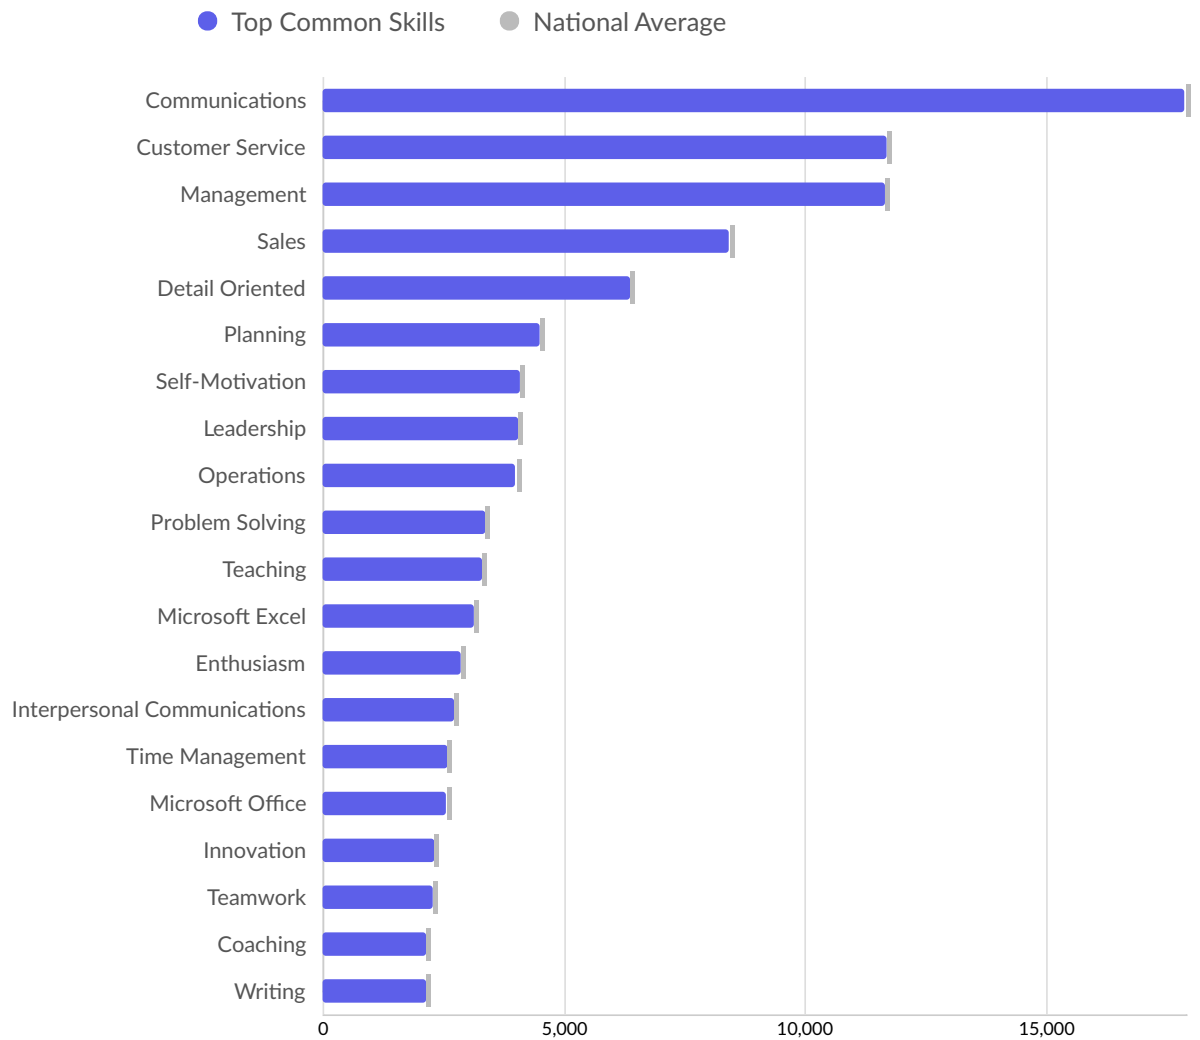

Top Common Skills	Unique Postings	National Average
Communications	17,879	17,906
Customer Service	11,682	11,704
Management	11,649	11,651
Sales	8,434	8,446
Detail Oriented	6,369	6,371
Planning	4,504	4,505
Self-Motivation	4,101	4,101
Leadership	4,065	4,070
Operations	4,006	4,008
Problem Solving	3,379	3,381
Teaching	3,318	3,318
Microsoft Excel	3,153	3,153
Enthusiasm	2,858	2,859