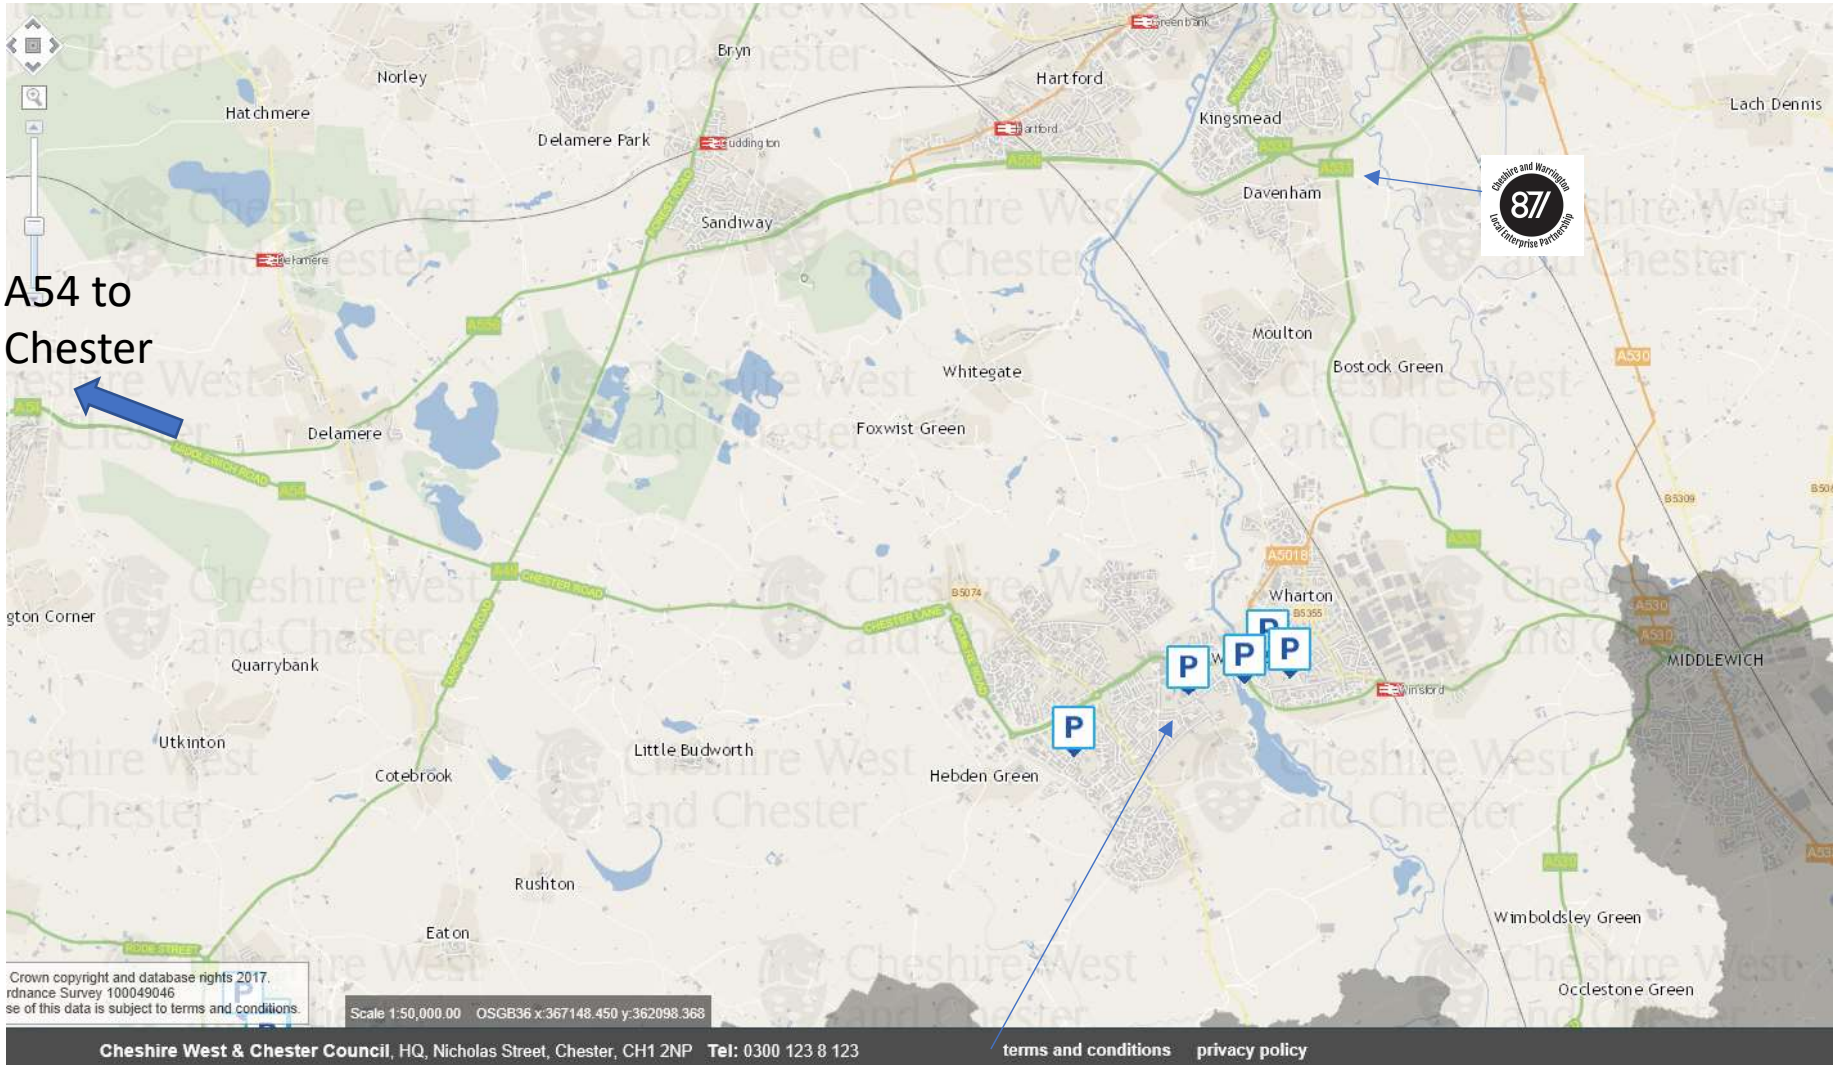

A49 to  
Warrington

A556 to M6  
Jn 19

A54 to  
Chester

Wyvern  
House,  
CW7 1AH

A530 to  
Nantwich

Wyvern House, The Drumber, Winsford, CW7 1AH

ASDA multi storey car park – max 3 hours free parking

Limited overflow parking – Winsford Lifestyle Centre

Visitor Parking for Wyvern House