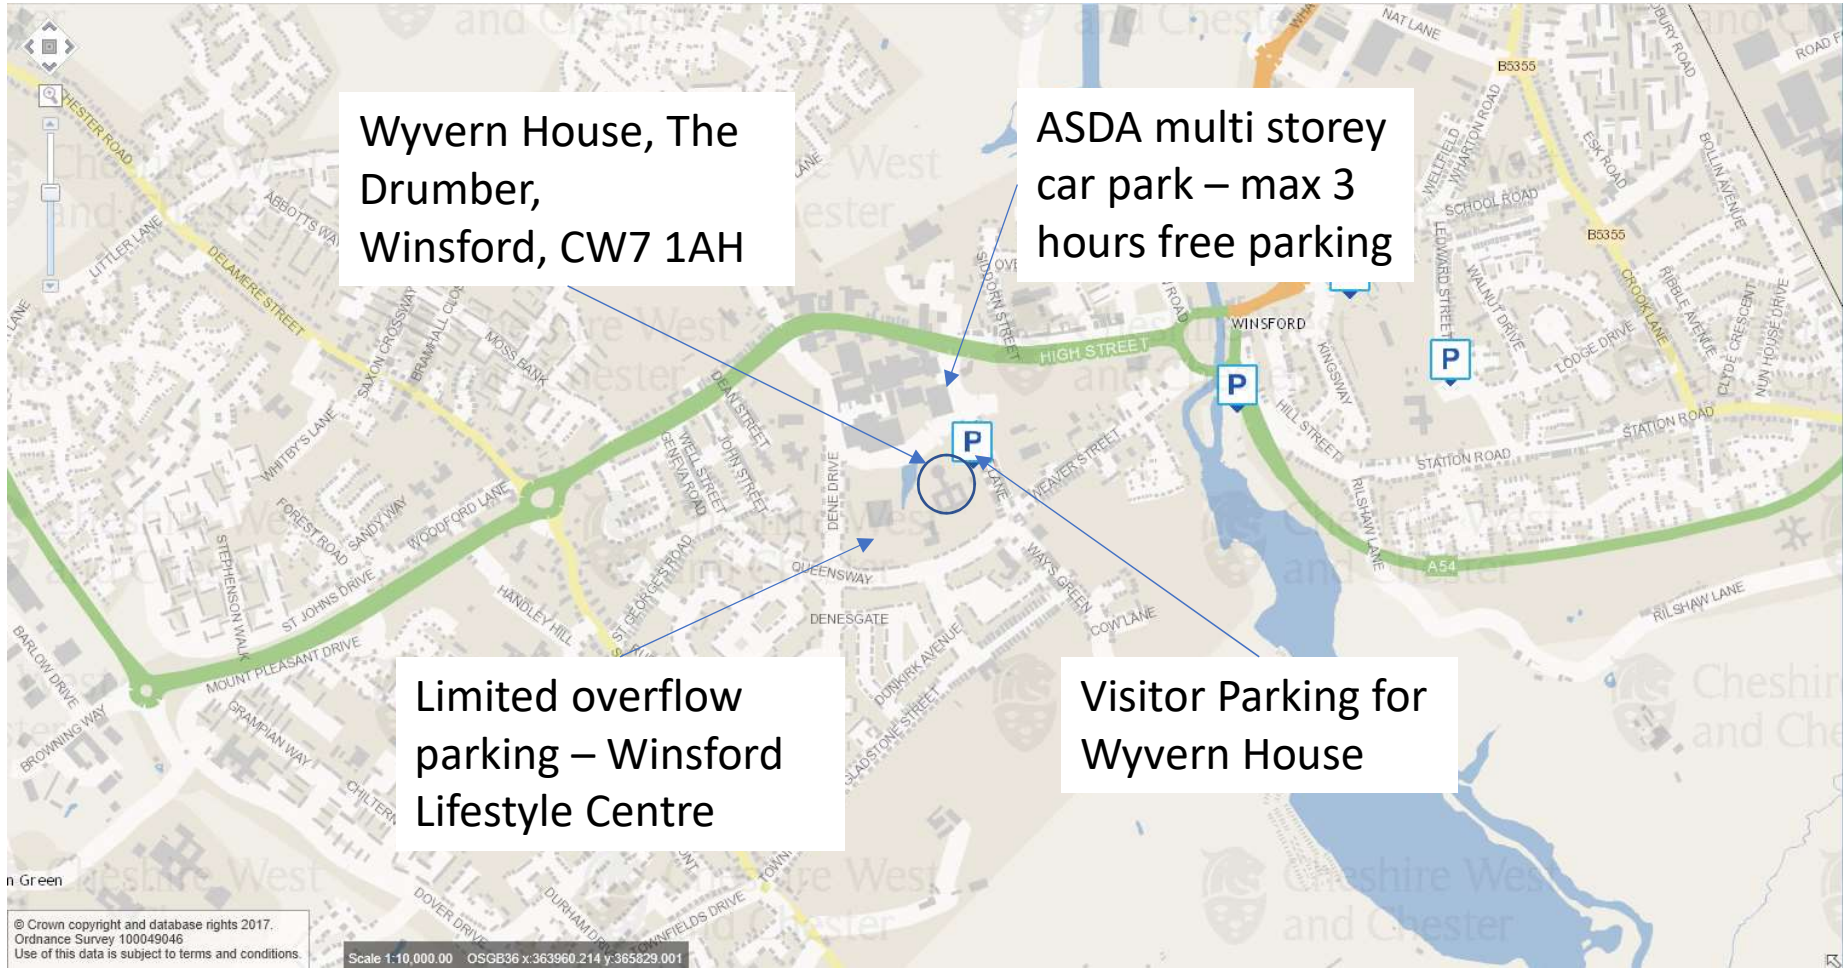

A49 to  
Warrington

A556 to M6  
Jn 19

A54 to  
Chester

Wyvern  
House,  
CW7 1AH

A530 to  
Nantwich

Wyvern House, The Drumber, Winsford, CW7 1AH

ASDA multi storey car park – max 3 hours free parking

Limited overflow parking – Winsford Lifestyle Centre

Visitor Parking for Wyvern House