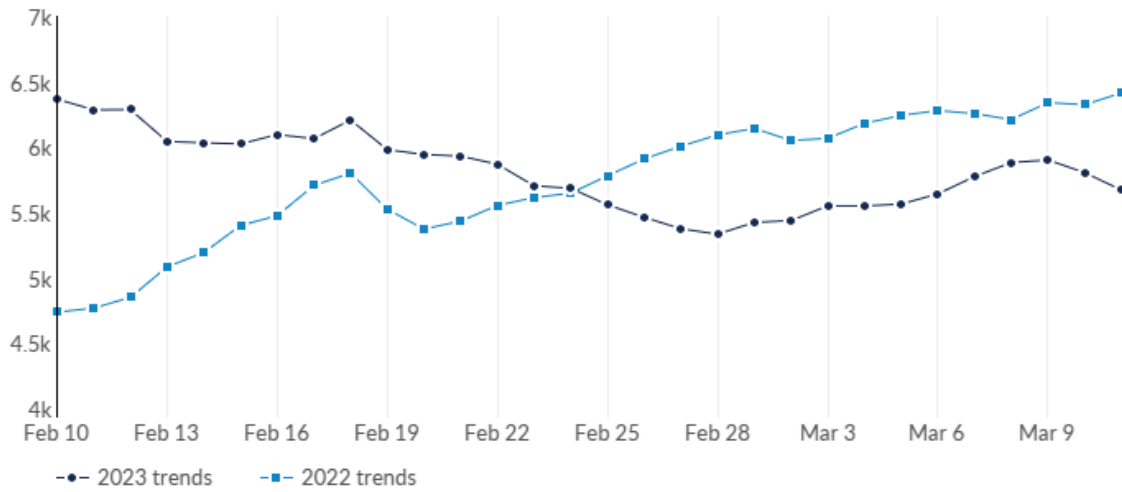

Unique Postings Trend

This view displays the most recent 30 days of job postings activity to show near-term trends. It does not reflect your timeframe.

Day	Unique Postings	Last Year's Unique Postings	% Change
February 10, 2023	6,368	4,738	+34.4%
February 11, 2023	6,287	4,769	+31.8%
February 12, 2023	6,288	4,851	+29.6%
February 13, 2023	6,044	5,085	+18.9%
February 14, 2023	6,034	5,194	+16.2%
February 15, 2023	6,026	5,402	+11.6%
February 16, 2023	6,097	5,476	+11.3%
February 17, 2023	6,066	5,708	+6.3%
February 18, 2023	6,209	5,802	+7.0%
February 19, 2023	5,981	5,525	+8.3%
February 20, 2023	5,945	5,374	+10.6%
February 21, 2023	5,932	5,435	+9.1%
February 22, 2023	5,870	5,555	+5.7%
February 23, 2023	5,705	5,615	+1.6%
February 24, 2023	5,686	5,649	+0.7%
February 25, 2023	5,559	5,782	-3.9%
February 26, 2023	5,464	5,911	-7.6%
February 27, 2023	5,376	6,008	-10.5%