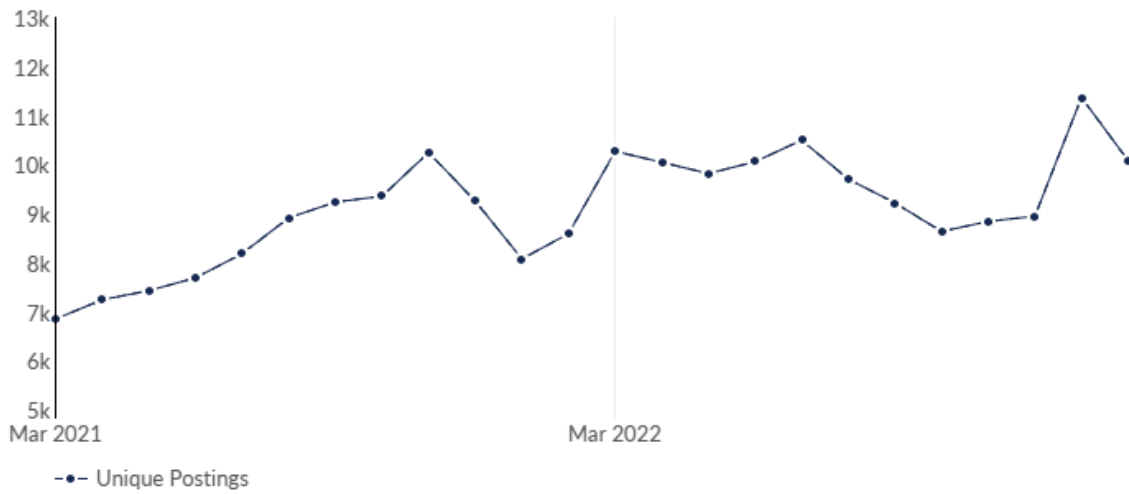

Unique Postings Trend

Month	Unique Postings	Posting Intensity
Feb 2023	10,084	3 : 1
Jan 2023	11,369	3 : 1
Dec 2022	8,946	3 : 1
Nov 2022	8,841	3 : 1
Oct 2022	8,634	3 : 1
Sep 2022	9,217	3 : 1
Aug 2022	9,703	3 : 1
Jul 2022	10,498	3 : 1
Jun 2022	10,059	3 : 1
May 2022	9,817	3 : 1
Apr 2022	10,047	3 : 1
Mar 2022	10,271	3 : 1