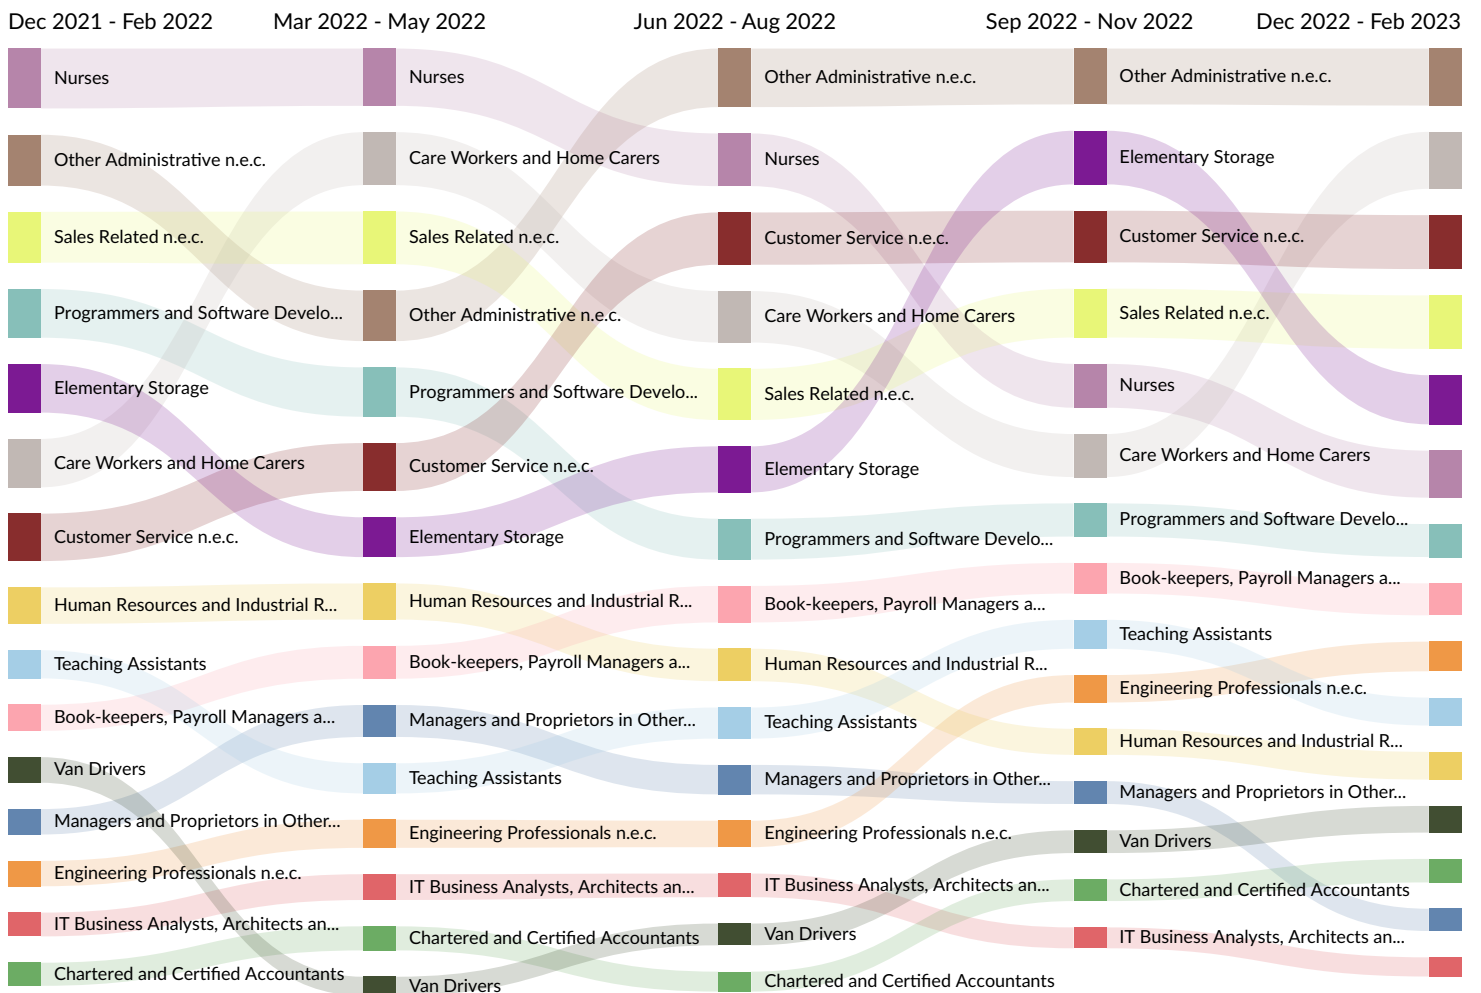

General Finance	5,931	5,931
Administrative Support and Clerical Tasks	5,915	5,915
Writing and Editing	5,361	5,361
Quality Assurance and Control	5,048	5,048
General Accounting	5,035	5,035
Social Skills	5,000	5,000
Auditing	4,684	4,684

Occupation Trends in Job Postings by Quarter

The chart below captures the postings trend for the top 15 occupations posted for based on your filters.