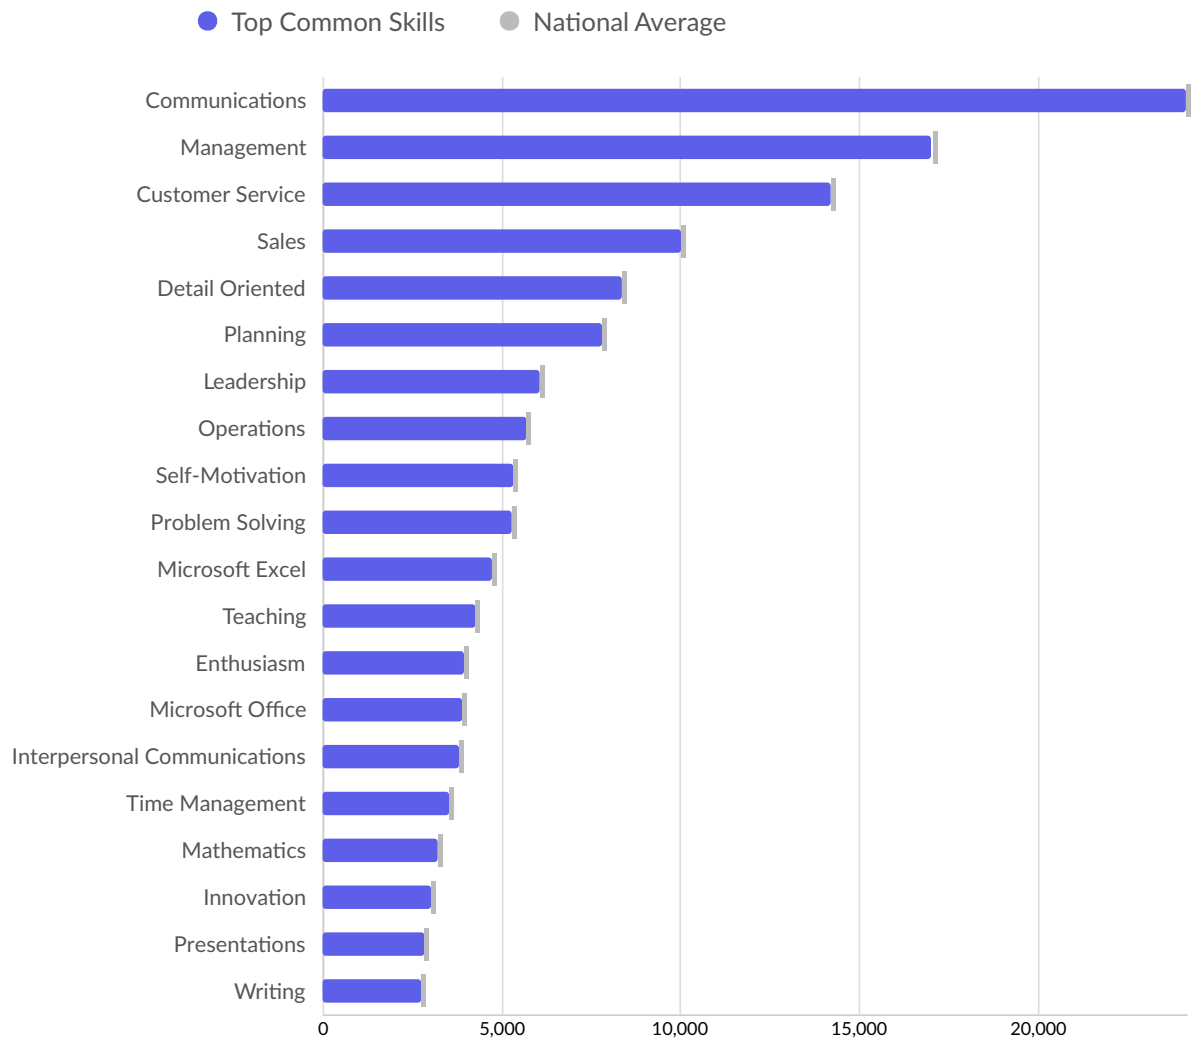

Top Common Skills	Unique Postings	National Average
Communications	24,139	24,149
Management	17,037	17,044
Customer Service	14,204	14,207
Sales	10,017	10,017
Detail Oriented	8,393	8,394
Planning	7,811	7,812
Leadership	6,080	6,082
Operations	5,696	5,699
Self-Motivation	5,315	5,316
Problem Solving	5,311	5,311
Microsoft Excel	4,732	4,732
Teaching	4,256	4,256
Enthusiasm	3,945	3,945