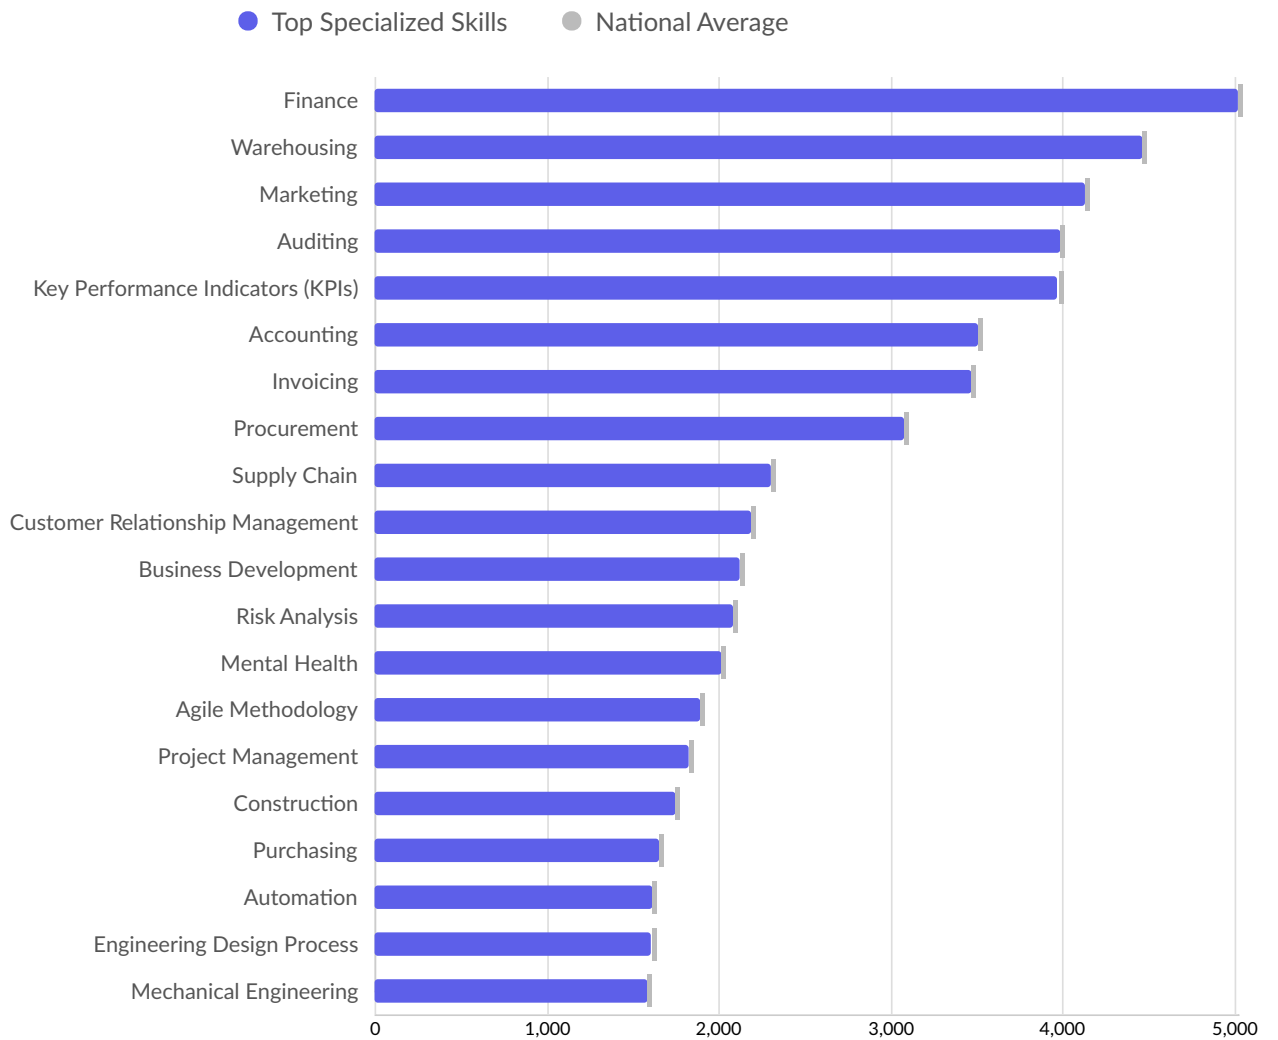

Top Specialized Skills	Unique Postings	National Average
Finance	5,020	5,020
Warehousing	4,465	4,466
Marketing	4,126	4,126
Auditing	3,989	3,989
Key Performance Indicators (KPIs)	3,972	3,973
Accounting	3,508	3,508
Invoicing	3,468	3,468
Procurement	3,082	3,082
Supply Chain	2,303	2,303
Customer Relationship Management	2,192	2,193
Business Development	2,120	2,120
Risk Analysis	2,085	2,085
Mental Health	2,019	2,019