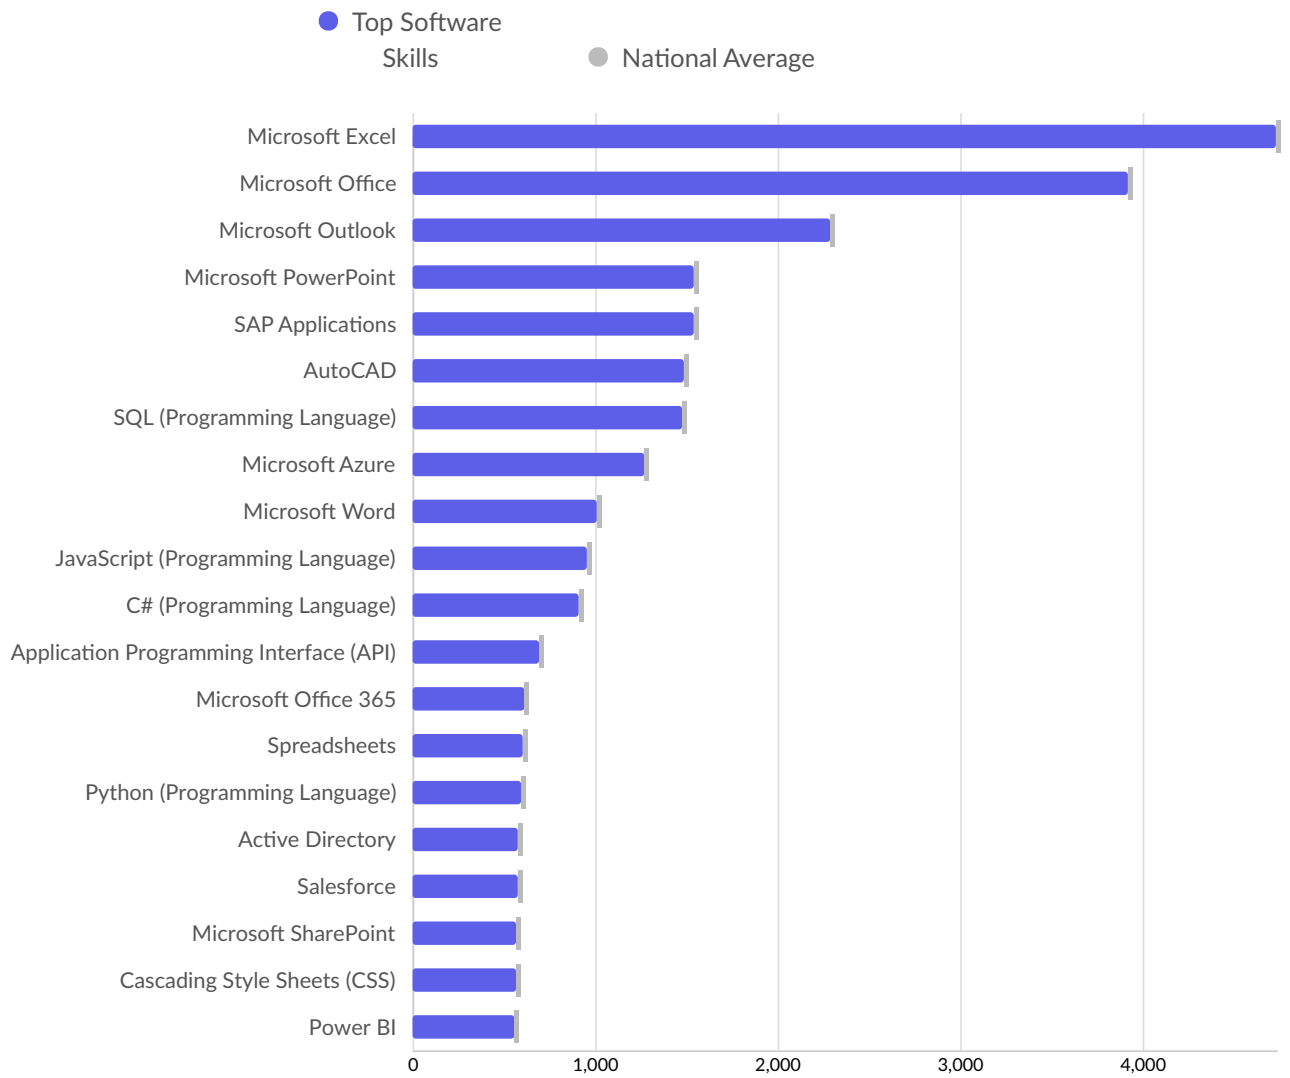

Top Software Skills	Unique Postings	National Average
Microsoft Excel	4,732	4,732
Microsoft Office	3,923	3,923
Microsoft Outlook	2,290	2,290
Microsoft PowerPoint	1,542	1,542
SAP Applications	1,540	1,540
AutoCAD	1,488	1,488
SQL (Programming Language)	1,475	1,475
Microsoft Azure	1,272	1,272
Microsoft Word	1,012	1,012
JavaScript (Programming Language)	953	953
C# (Programming Language)	914	914
Application Programming Interface (API)	693	693
Microsoft Office 365		
Spreadsheets		
Python (Programming Language)		
Active Directory		
Salesforce		
Microsoft SharePoint		
Cascading Style Sheets (CSS)		
Power BI