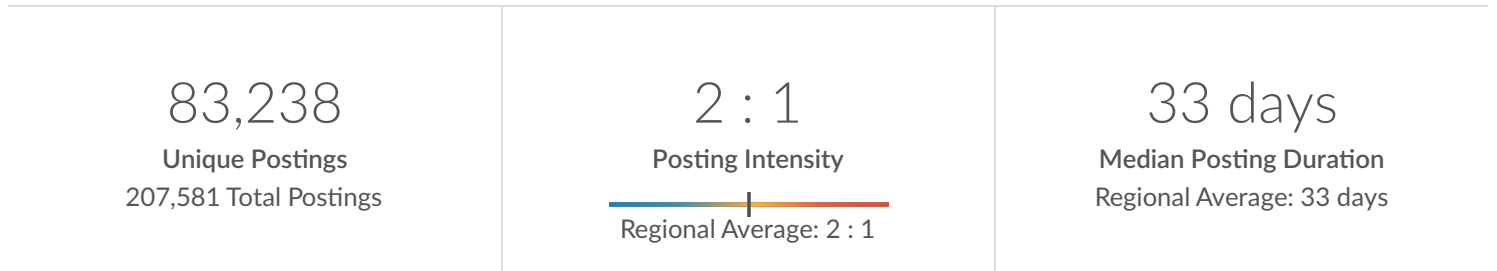

Warrington

Minimum Experience Required: Any

Education Level: Any

Keyword Search:

Posting Type: Active Postings

Job Postings Summary

There were 207,581 total job postings for your selection from March 2021 to February 2023, of which 83,238 were unique. These numbers give us a Posting Intensity of 2-to-1, meaning that for every 2 postings there is 1 unique job posting.

This is close to the Posting Intensity for all other occupations and companies in the region (2-to-1), indicating that they are putting average effort toward hiring for this position.

Advertised Salary