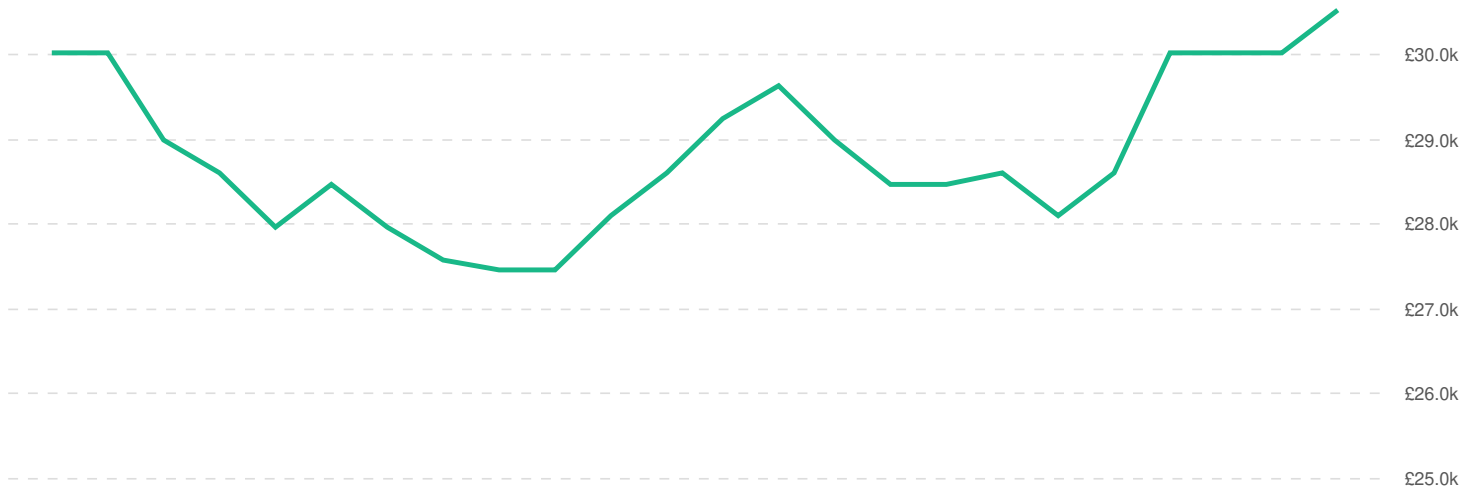

Warrington

Minimum Experience Required: Any

Education Level: Any

Keyword Search:

Posting Type: Active Postings

Job Postings Summary

There were 207,581 total job postings for your selection from March 2021 to February 2023, of which 83,238 were unique. These numbers give us a Posting Intensity of 2-to-1, meaning that for every 2 postings there is 1 unique job posting.

There are 41,428 advertised salary observations (50% of the 83,238 matching postings).

£29.0k
Median Advertised Salary

Advertised Wage Trend

▲ 1.7% Mar 2021 - Feb 2023

£29.0k Median

41,428 Job Postings

Top Cities Posting