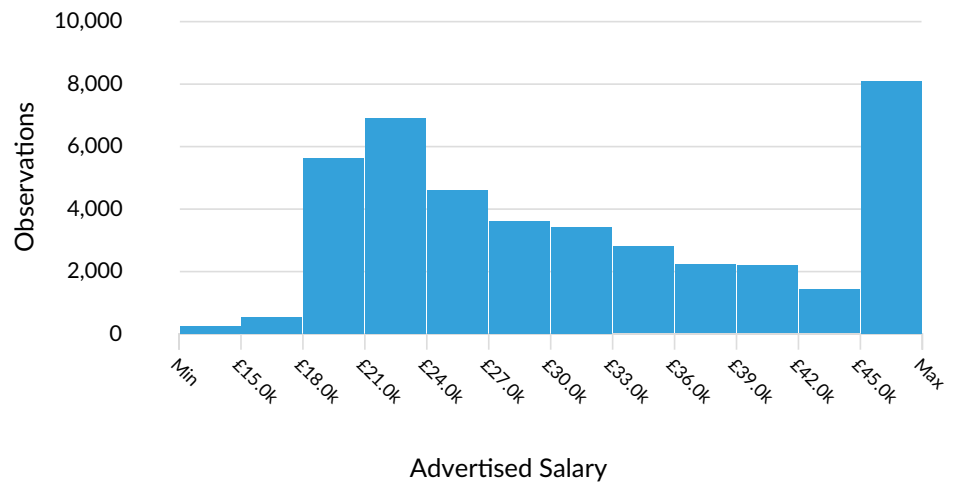

Warrington

Minimum Experience Required: Any

Education Level: Any

Keyword Search:

Posting Type: Active Postings

Job Postings Summary

There were 207,581 total job postings for your selection from March 2021 to February 2023, of which 83,238 were unique. These numbers give us a Posting Intensity of 2-to-1, meaning that for every 2 postings there is 1 unique job posting.

This is close to the Posting Intensity for all other occupations and companies in the region (2-to-1), indicating that they are putting average effort toward hiring for this position.

Advertised Salary

There are 41,428 advertised salary observations (50% of the 83,238 matching postings).

£29.0k
Median Advertised Salary

Advertised Wage Trend

▲ 1.7% Mar 2021 - Feb 2023

£29.0k Median

41,428 Job Postings

Top Cities Posting