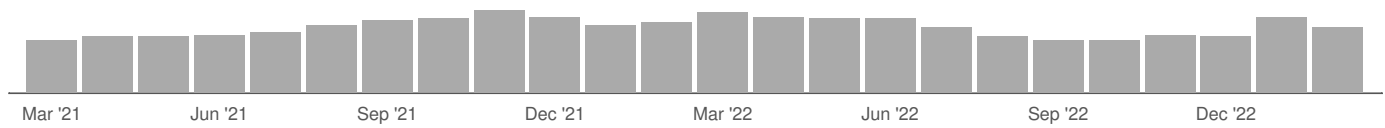

Warrington

Minimum Experience Required: Any

Education Level: Any

Keyword Search:

Posting Type: Active Postings

Job Postings Summary

There were 207,581 total job postings for your selection from March 2021 to February 2023, of which 83,238 were unique. These numbers give us a Posting Intensity of 2-to-1, meaning that for every 2 postings there is 1 unique job posting.

There are 41,428 advertised salary observations (50% of the 83,238 matching postings).

£29.0k
Median Advertised Salary

Advertised Wage Trend

▲ 1.7% Mar 2021 - Feb 2023

£29.0k Median

41,428 Job Postings

Top Cities Posting