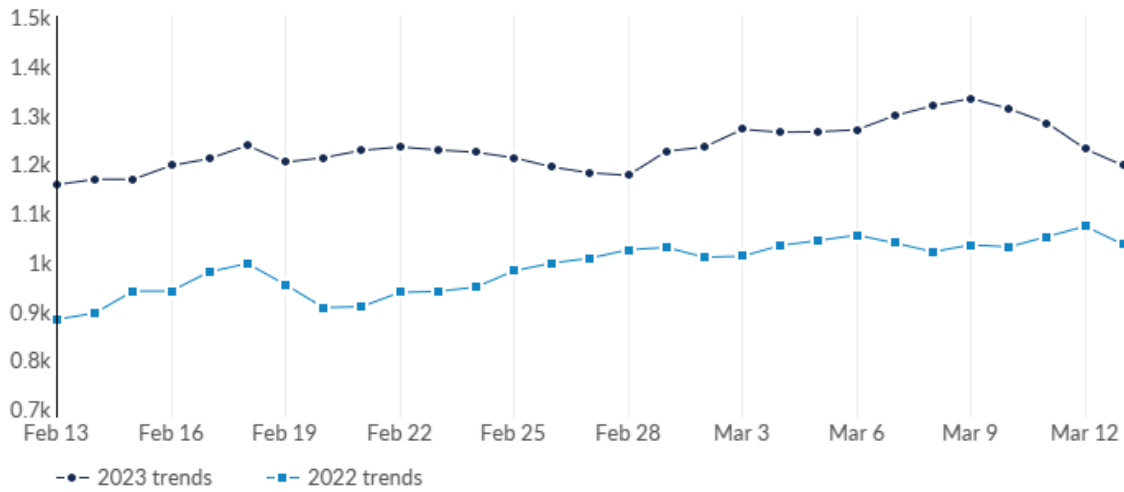

Unique Postings Trend

This view displays the most recent 30 days of job postings activity to show near-term trends. It does not reflect your timeframe.

Day	Unique Postings	Last Year's Unique Postings	% Change
February 13, 2023	1,157	882	+31.2%
February 14, 2023	1,168	895	+30.5%
February 15, 2023	1,168	940	+24.3%
February 16, 2023	1,196	940	+27.2%
February 17, 2023	1,210	979	+23.6%
February 18, 2023	1,237	996	+24.2%
February 19, 2023	1,203	953	+26.2%
February 20, 2023	1,212	906	+33.8%
February 21, 2023	1,227	908	+35.1%
February 22, 2023	1,234	937	+31.7%
February 23, 2023	1,228	939	+30.8%
February 24, 2023	1,223	948	+29.0%
February 25, 2023	1,212	981	+23.5%
February 26, 2023	1,193	997	+19.7%
February 27, 2023	1,181	1,007	+17.3%
February 28, 2023	1,176	1,024	+14.8%
March 1, 2023	1,225	1,029	+19.0%
March 2, 2023	1,234	1,009	+22.3%