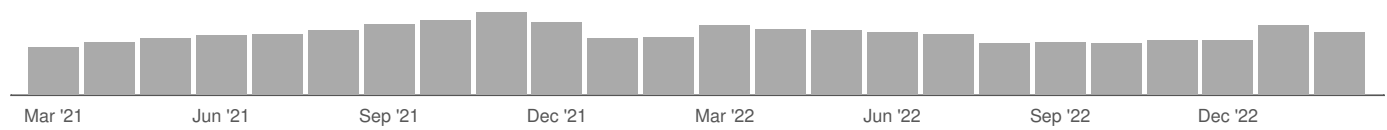

Posting Type: Active Postings

Job Postings Summary

There were 38,772 total job postings for your selection from March 2021 to February 2023, of which 16,978 were unique. These numbers give us a Posting Intensity of 2-to-1, meaning that for every 2 postings there is 1 unique job posting.

There are 9,144 advertised salary observations (54% of the 16,978 matching postings).

£21.7k
Median Advertised Salary

Advertised Wage Trend

▲ 9.1% Mar 2021 - Feb 2023

£21.7k Median

9,144 Job Postings

Top Cities Posting