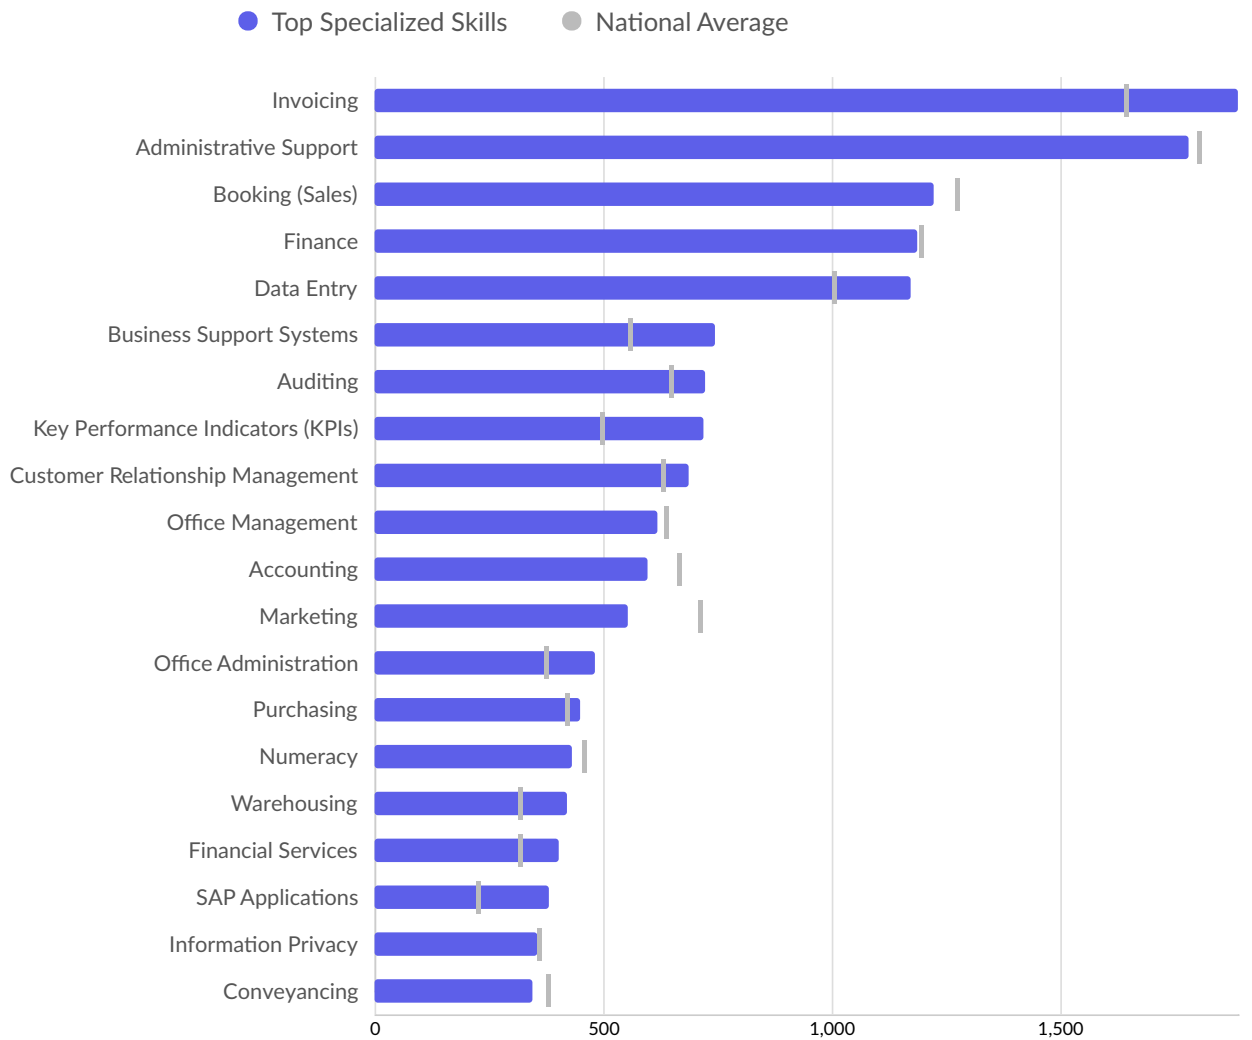

Top Specialized Skills	Unique Postings	National Average
Invoicing	1,887	1,638
Administrative Support	1,780	1,796
Booking (Sales)	1,222	1,268
Finance	1,185	1,189
Data Entry	1,170	998
Business Support Systems	744	553
Auditing	722	643
Key Performance Indicators (KPIs)	720	491
Customer Relationship Management	685	624
Office Management	618	631
Accounting	598	663
Marketing	554	708
Office Administration	480	371