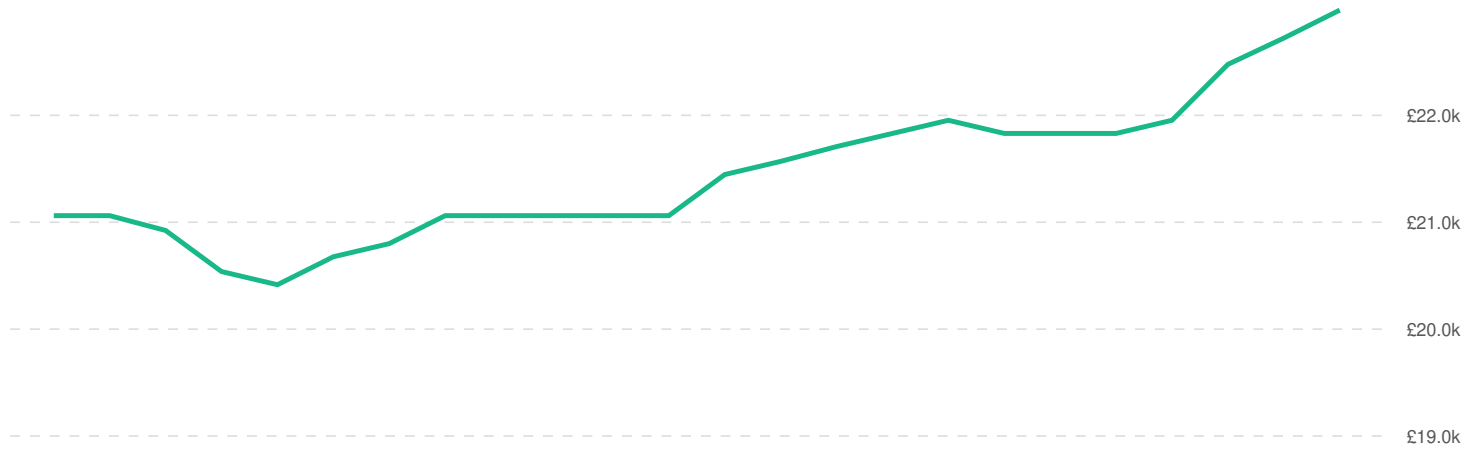

There are 9,144 advertised salary observations (54% of the 16,978 matching postings).

£21.7k
Median Advertised Salary

Advertised Wage Trend

▲ 9.1% Mar 2021 - Feb 2023

£21.7k Median

9,144 Job Postings

Top Cities Posting