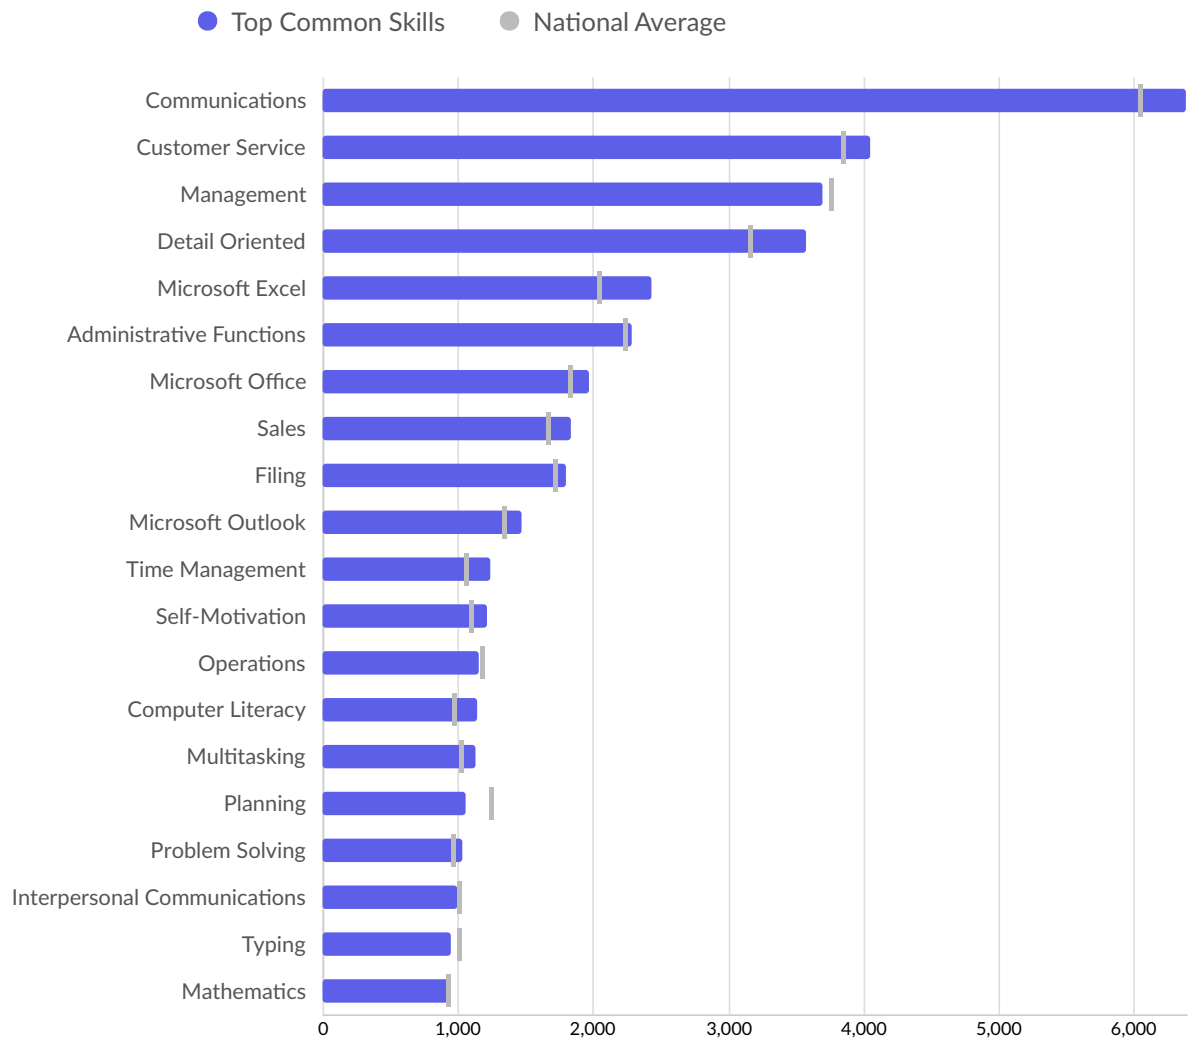

Top Gov't Office Regions Posting

Gov't Office Region	Total/Unique (Mar 2021 - Feb 2023)	Posting Intensity	Median Posting Duration
North West	277,337 / 114,184	2 : 1 	33 days

Top Countries Posting

Country	Total/Unique (Mar 2021 - Feb 2023)	Posting Intensity	Median Posting Duration
England	2,114,510 / 892,646	2 : 1 	33 days

Top Specialized Skills	Unique Postings	National Average
Invoicing	1,887	1,638
Administrative Support	1,780	1,796
Booking (Sales)	1,222	1,268
Finance	1,185	1,189
Data Entry	1,170	998
Business Support Systems	744	553
Auditing	722	643
Key Performance Indicators (KPIs)	720	491
Customer Relationship Management	685	624
Office Management	618	631
Accounting	598	663
Marketing	554	708
Office Administration	480	371

Purchasing	451	417
Numeracy	433	453
Warehousing	420	311
Financial Services	404	313
SAP Applications	382	222
Information Privacy	355	356
Conveyancing	346	373

Top Common Skills	Unique Postings	National Average
Communications	6,387	6,028
Customer Service	4,046	3,835
Management	3,696	3,743
Detail Oriented	3,575	3,146
Microsoft Excel	2,439	2,030
Administrative Functions	2,291	2,224
Microsoft Office	1,973	1,812
Sales	1,834	1,651
Filing	1,803	1,701
Microsoft Outlook	1,467	1,327
Time Management	1,242	1,049
Self-Motivation	1,213	1,079
Operations	1,161	1,171