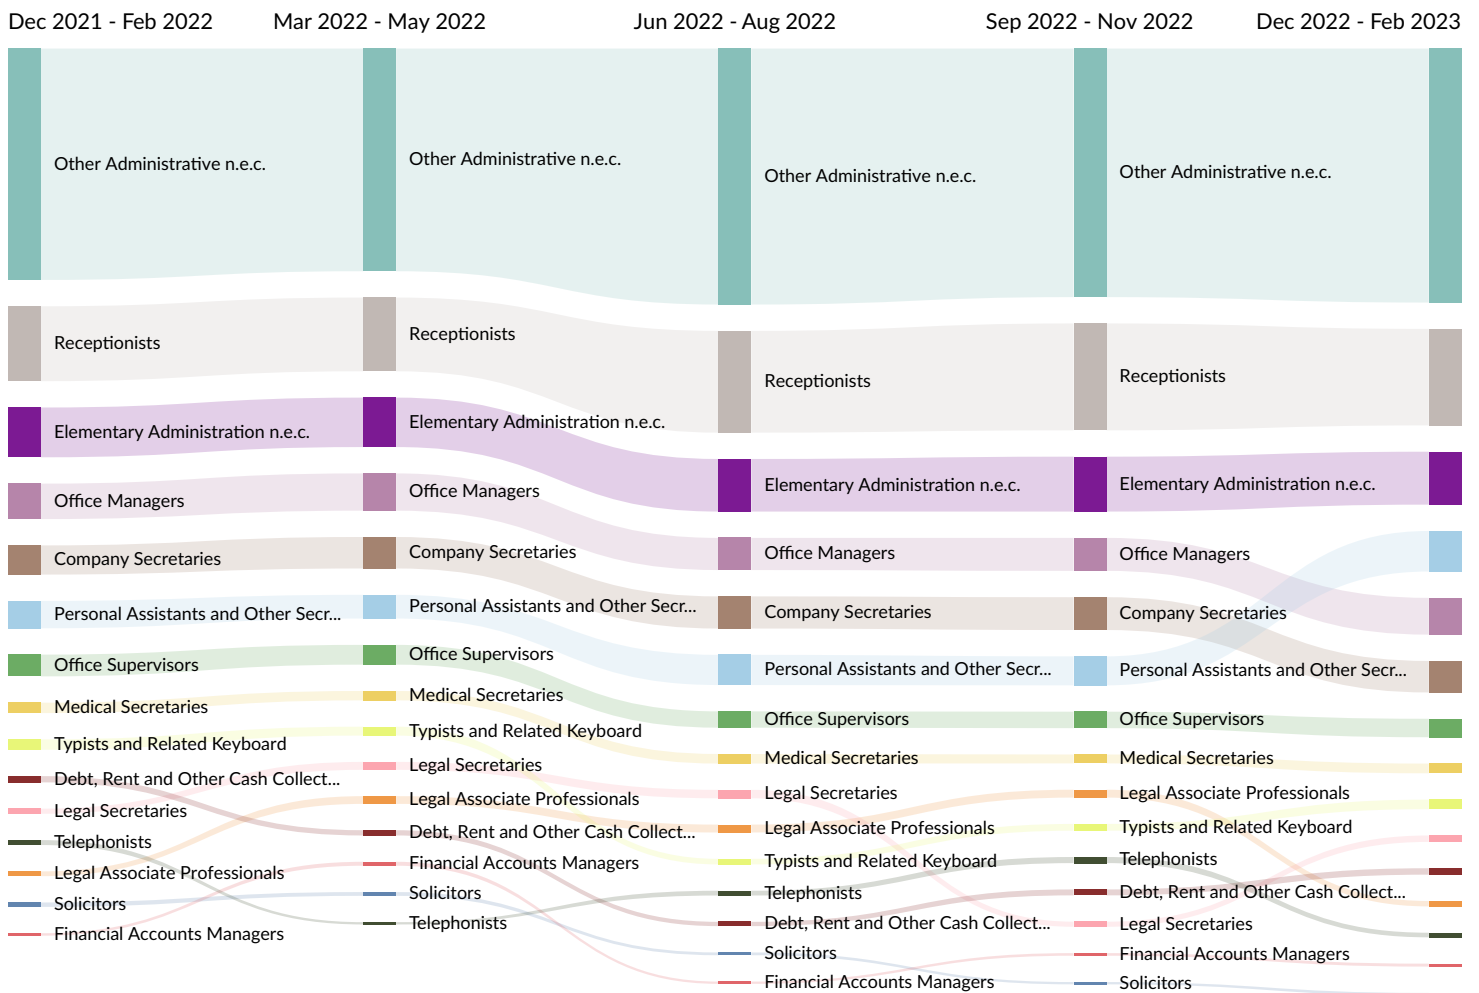

Top Posting Sources

Website	Postings on Website (Mar 2021 - Feb 2023)
indeed.com	4,318
dwp.gov.uk	2,906
reed.co.uk	2,619
fish4.co.uk	1,936
starjobsearch.co.uk	1,672
cv-library.co.uk	1,395
simplyhired.co.uk	1,131
jobs.nhs.uk	1,079
careerbuilder.co.uk	665
independent.co.uk	603
constructionjobs.co.uk	463
careerjet.co.uk	457
jobisjob.co.uk	368
britishjobs.co.uk	365
healthjobsuk.com	327
gumtree.com	325
leisurejobs.com	320
jora.com	258
findapprenticeship.service.gov.uk	198
joblift.co.uk	187
adecco.co.uk	185
warrington.gov.uk	160
monster.co.uk	143
e4s.co.uk	128
dejobs.org	126
livevacancies.co.uk	112
jobmedic.co.uk	110

indeed.co.uk	102
engineeringjobs.co.uk	101
jobserve.com	96
hireonline.co.uk	95
tiptopjob.com	90
theguardian.com	87
pagepersonnel.co.uk	81
jobs4network.co.uk	76
jobrapido.com	73
accaglobal.com	59
lawgazette.co.uk	58
cheshireeast.gov.uk	56
whitbreadcareers.com	55
carehome.co.uk	52
brookstreet.co.uk	50
adzuna.co.uk	48
essentiaemploy.co.uk	44
newcrosshealthcare.com	44
royalmailgroup.com	41
jobs.barclays	40
oilandgasjobsearch.com	38
careers4a.com	37
cheshirewestandchester.gov.uk	36

● Top Skill Subcategories ● National Average

Top Skill Subcategories	Unique Postings	National Average
Communication	7,784	7,367
Administrative Support and Clerical Tasks	6,447	6,081
Personal Attributes	6,384	5,826
Initiative and Leadership	4,850	4,711
Office and Productivity Equipment and Technology	4,666	4,293
Customer Service	4,664	4,268
Business Management	4,036	4,136
General Sales Practices	3,253	3,055
Business Operations	2,823	2,656
Basic Technical Knowledge	2,323	2,179
Billing and Invoicing	2,091	1,875
Critical Thinking and Problem Solving	1,802	1,726
General Finance	1,785	1,664

Occupation Trends in Job Postings by Quarter

The chart below captures the postings trend for the top 15 occupations posted for based on your filters.

Job Title Trends in Job Postings by Quarter

The chart below captures the postings trend for the top 15 job titles posted for based on your filters.