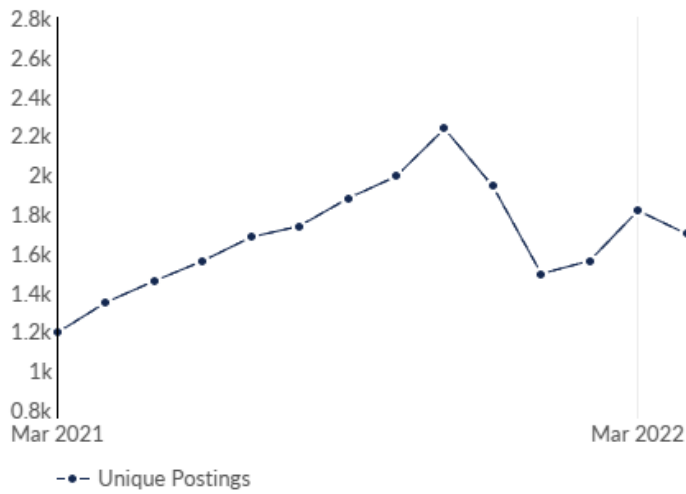

Unique Postings Trend

Month	Unique Postings	Posting Intensity
Feb 2023	2,068	2 : 1
Jan 2023	2,271	2 : 1
Dec 2022	1,869	2 : 1
Nov 2022	1,916	2 : 1
Oct 2022	1,919	3 : 1
Sep 2022	2,054	3 : 1
Aug 2022	2,058	2 : 1
Jul 2022	2,203	2 : 1
Jun 2022	1,853	2 : 1
May 2022	1,730	2 : 1
Apr 2022	1,697	2 : 1
Mar 2022	1,815	2 : 1