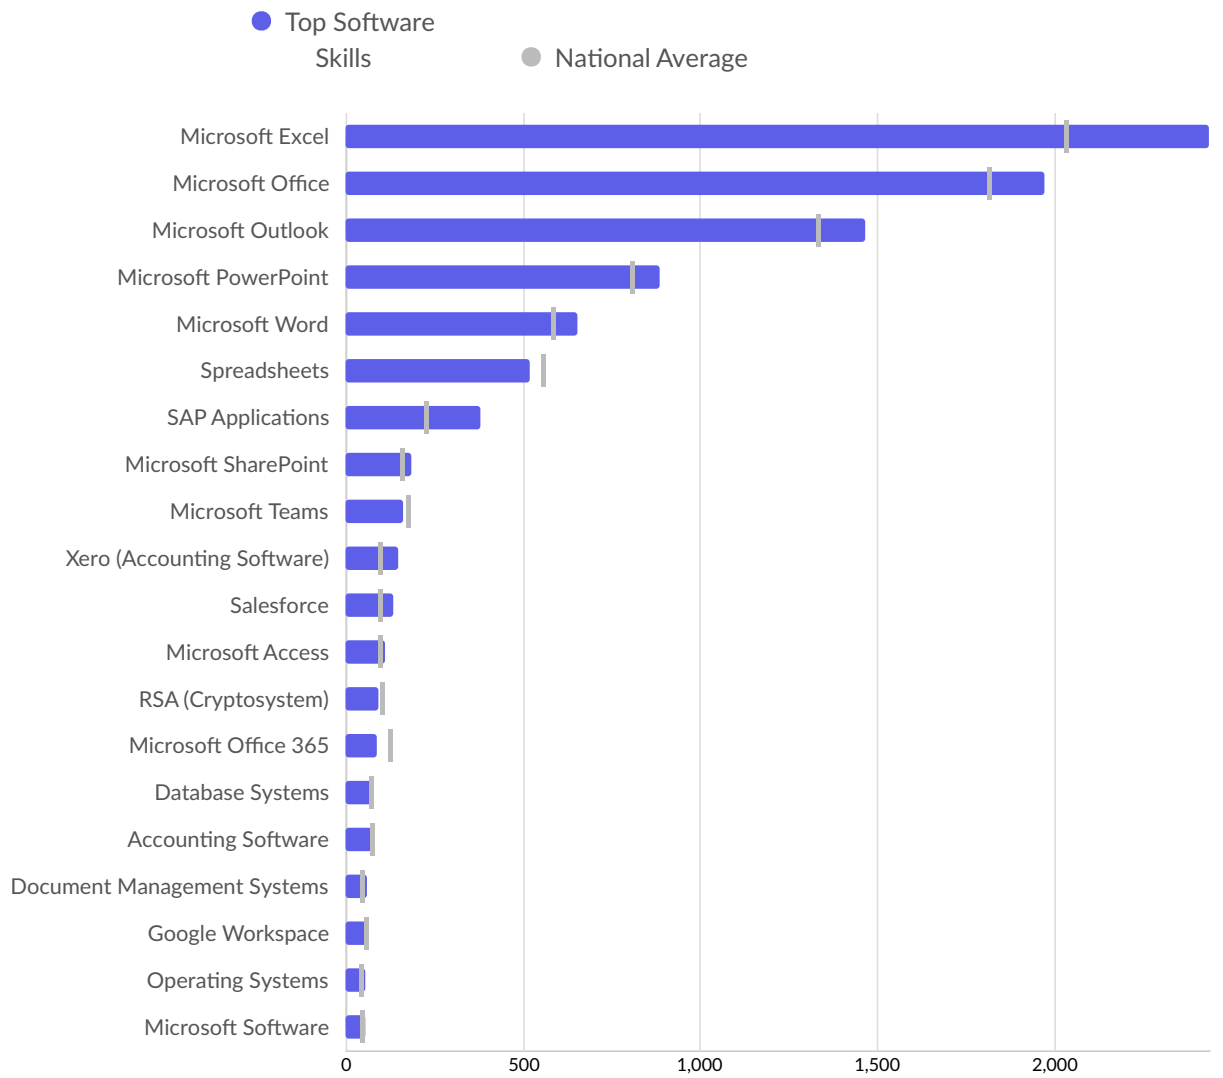

Top Software Skills	Unique Postings	National Average
Microsoft Excel	2,439	2,030
Microsoft Office	1,973	1,812
Microsoft Outlook	1,467	1,327
Microsoft PowerPoint	886	805
Microsoft Word	656	580
Spreadsheets	518	554
SAP Applications	382	222
Microsoft SharePoint	186	153
Microsoft Teams	161	172
Xero (Accounting Software)	147	93
Salesforce	136	95
Microsoft Access	111	91