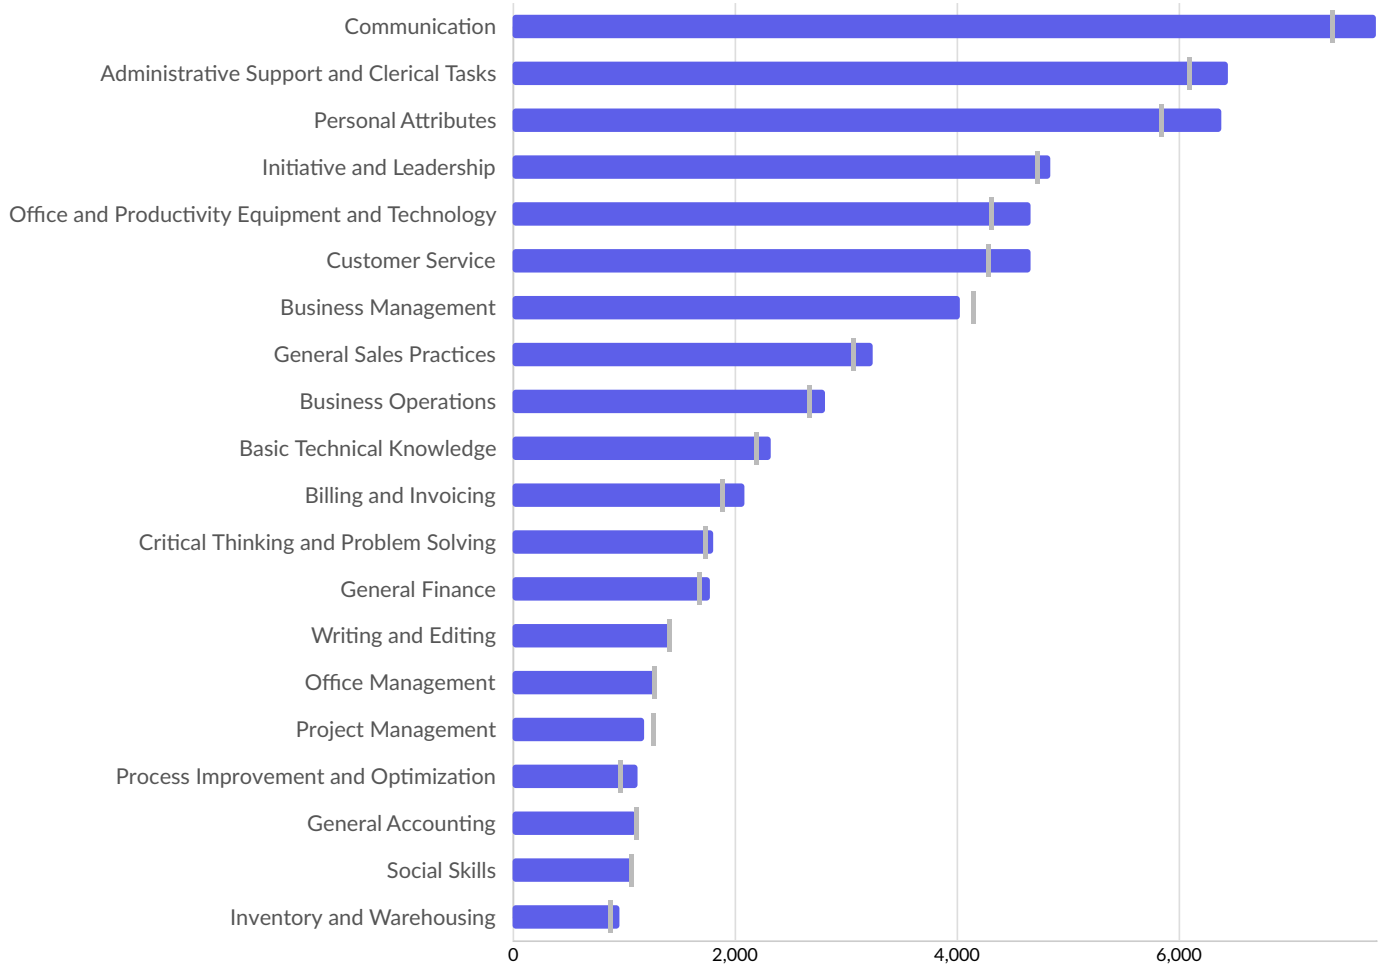

● Top Skill Subcategories ● National Average

Top Skill Subcategories	Unique Postings	National Average
Communication	7,784	7,367
Administrative Support and Clerical Tasks	6,447	6,081
Personal Attributes	6,384	5,826
Initiative and Leadership	4,850	4,711
Office and Productivity Equipment and Technology	4,666	4,293
Customer Service	4,664	4,268
Business Management	4,036	4,136
General Sales Practices	3,253	3,055
Business Operations	2,823	2,656
Basic Technical Knowledge	2,323	2,179
Billing and Invoicing	2,091	1,875
Critical Thinking and Problem Solving	1,802	1,726
General Finance	1,785	1,664