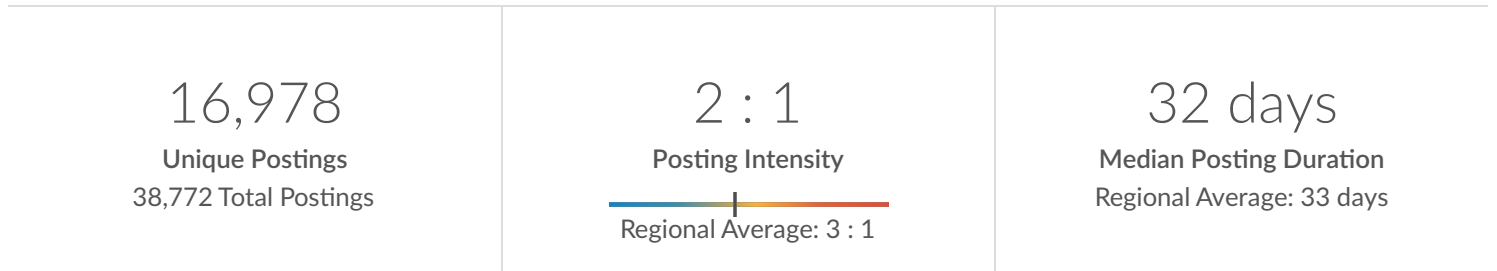

Lightcast Occupations:

Results should include

Code	Description
------	-------------

3	Clerical and Administrative
---	-----------------------------

Minimum Experience Required: Any

Education Level: Any

Keyword Search:

Posting Type: Active Postings

Job Postings Summary

There were 38,772 total job postings for your selection from March 2021 to February 2023, of which 16,978 were unique. These numbers give us a Posting Intensity of 2-to-1, meaning that for every 2 postings there is 1 unique job posting.