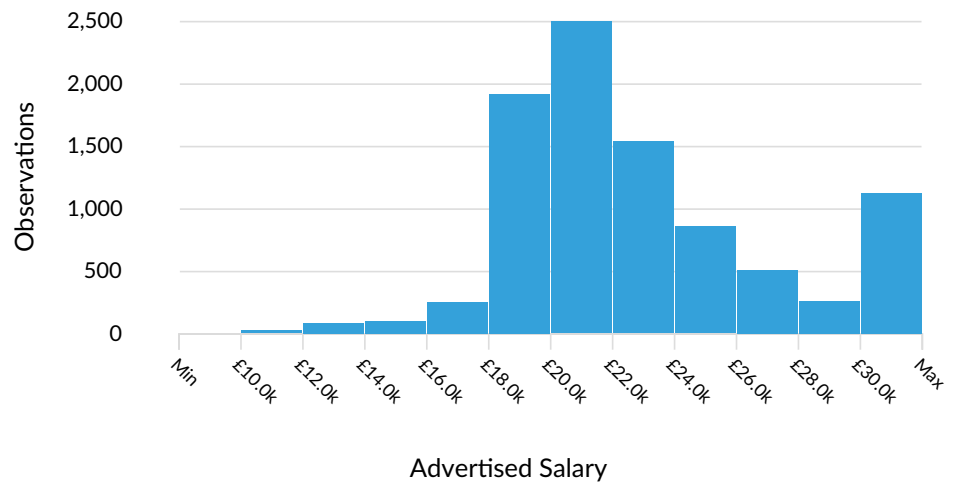

Advertised Salary

There are 9,144 advertised salary observations (54% of the 16,978 matching postings).

£21.7k
Median Advertised Salary