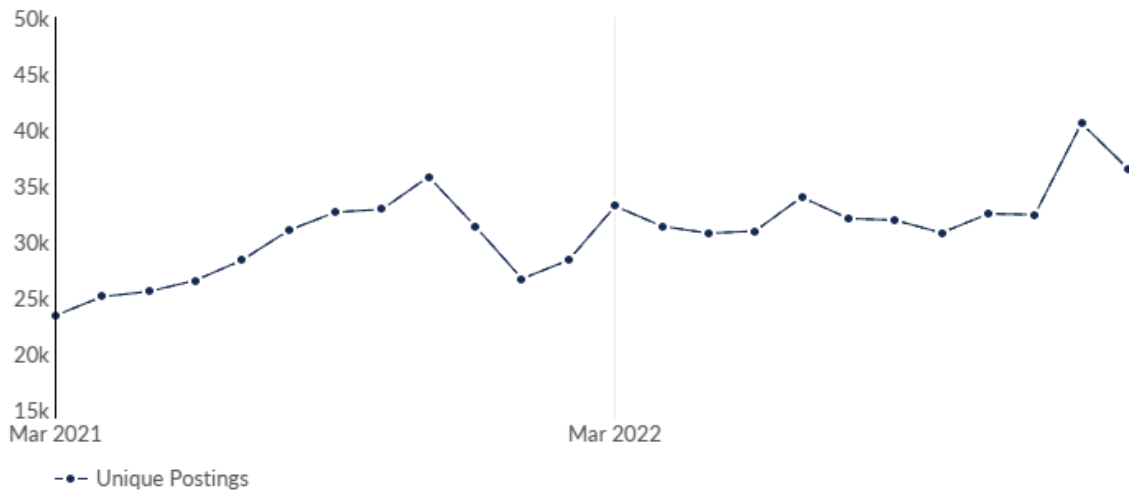

Unique Postings Trend

Month	Unique Postings	Posting Intensity
Feb 2023	36,493	3 : 1
Jan 2023	40,573	3 : 1
Dec 2022	32,408	3 : 1
Nov 2022	32,478	3 : 1
Oct 2022	30,781	3 : 1
Sep 2022	31,913	3 : 1
Aug 2022	32,062	3 : 1
Jul 2022	33,972	3 : 1
Jun 2022	30,937	3 : 1
May 2022	30,743	3 : 1
Apr 2022	31,380	3 : 1
Mar 2022	33,163	3 : 1