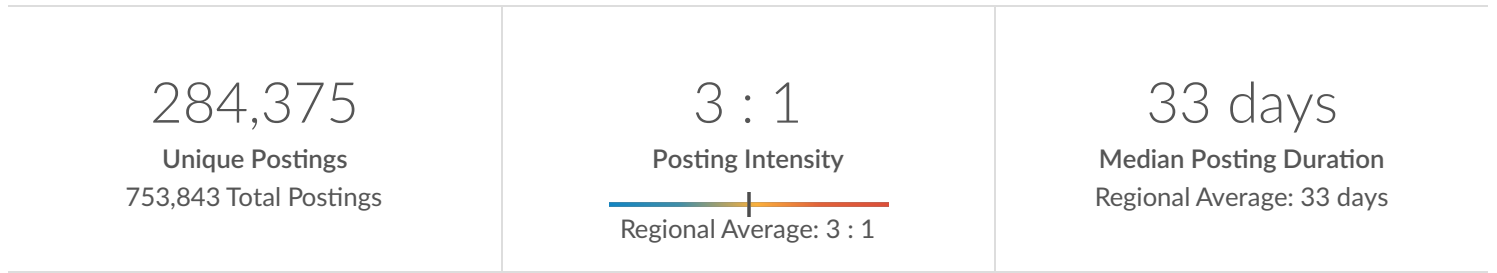

## Job Postings Summary

There were 753,843 total job postings for your selection from March 2021 to February 2023, of which 284,375 were unique. These numbers give us a Posting Intensity of 3-to-1, meaning that for every 3 postings there is 1 unique job posting.