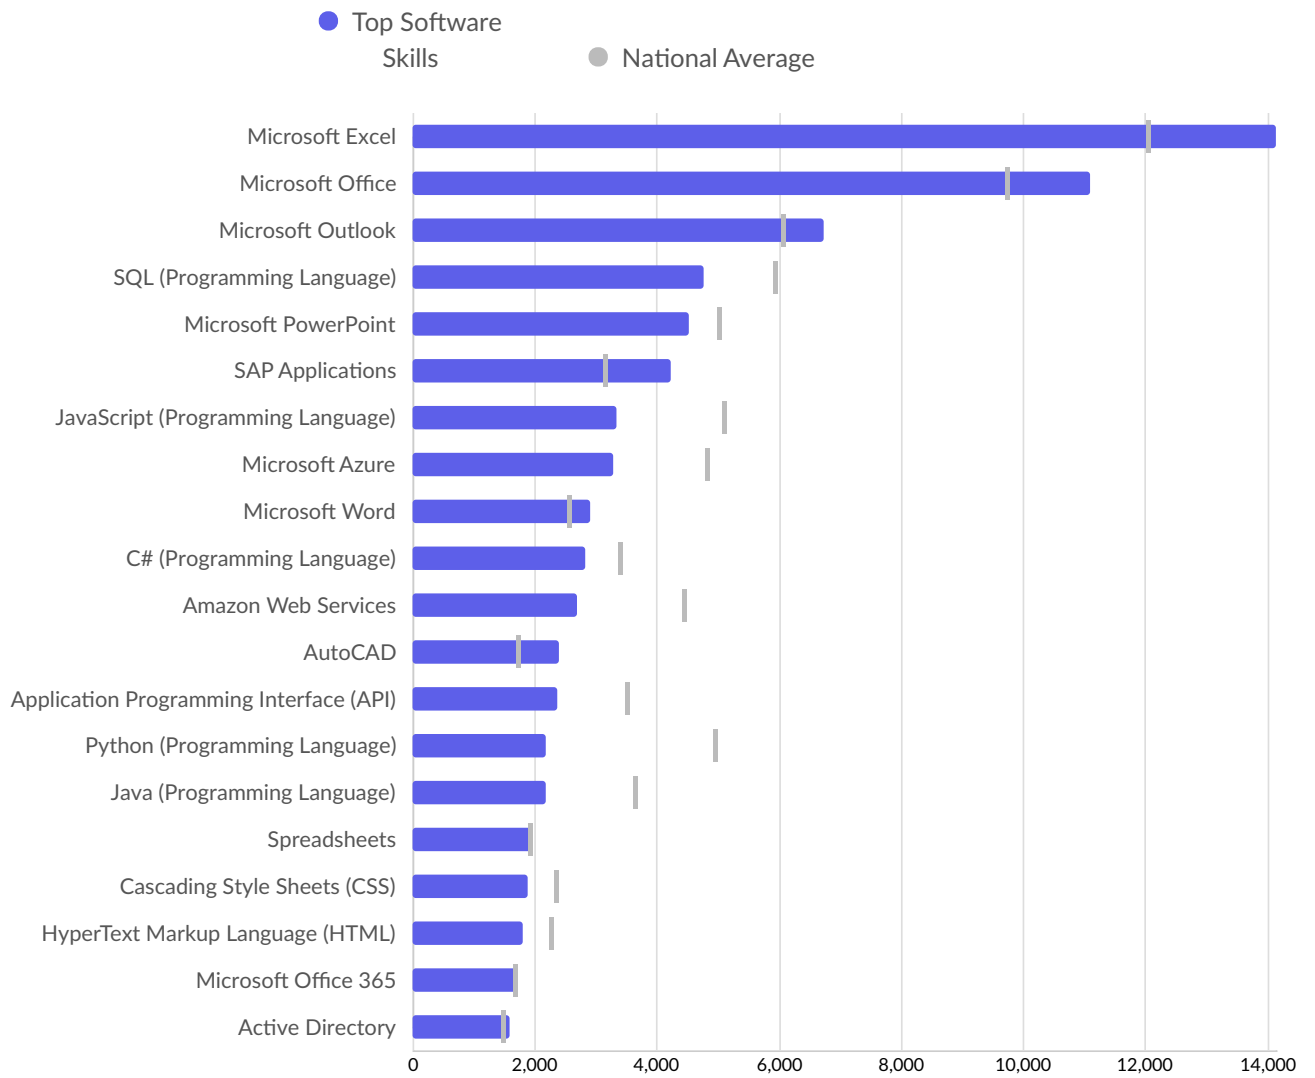

## Top Countries Posting

Country	Total/Unique (Mar 2021 - Feb 2023)	Posting Intensity	Median Posting Duration
England	41,283,772 / 15,394,531	3 : 1 	33 days

Top Specialized Skills	Unique Postings	National Average
Finance	16,699	17,960
Marketing	14,027	16,617
Auditing	12,512	13,819
Accounting	12,376	14,068
Key Performance Indicators (KPIs)	12,310	10,434
Warehousing	10,579	9,192
Invoicing	10,356	8,402
Nursing	8,156	6,576
Personal Care	7,345	4,969
Mental Health	6,913	5,644
Customer Relationship Management	6,572	6,438
Procurement	6,508	6,624
Agile Methodology	6,282	9,680
Risk Analysis	6,282	6,624
Business Development	6,282	6,624
Sales Prospecting	6,282	6,624
Housekeeping	6,282	6,624
Supply Chain	6,282	6,624
Data Analysis	6,282	6,624
Purchasing	6,282	6,624

---

---

Risk Analysis	6,193	6,183
Business Development	5,749	7,683
Sales Prospecting	5,415	5,303
Housekeeping	5,283	4,213
Supply Chain	5,186	4,283
Data Analysis	5,091	6,154
Purchasing	5,084	4,495

Top Common Skills	Unique Postings	National Average
Communications	77,967	75,903
Management	52,567	54,685
Customer Service	48,056	41,534
Sales	34,814	32,829
Detail Oriented	27,492	24,899
Planning	21,851	23,487
Leadership	18,674	20,433
Operations	17,430	17,724
Self-Motivation	16,753	15,682
Problem Solving	16,507	16,157
Microsoft Excel	14,143	12,025
Teaching	13,342	18,031
Enthusiasm	12,591	11,462

---

---

Interpersonal Communications	11,126	11,561
Microsoft Office	11,085	9,694
Time Management	11,016	9,757
Coaching	9,899	8,367
Mathematics	9,653	9,400
Innovation	9,557	10,492
Writing	9,536	9,831

Top Software Skills	Unique Postings	National Average
Microsoft Excel	14,143	12,025
Microsoft Office	11,099	9,694
Microsoft Outlook	6,746	6,045
SQL (Programming Language)	4,762	5,909
Microsoft PowerPoint	4,514	4,971
SAP Applications	4,223	3,132
JavaScript (Programming Language)	3,350	5,052
Microsoft Azure	3,287	4,789
Microsoft Word	2,908	2,538
C# (Programming Language)	2,835	3,364
Amazon Web Services	2,682	4,422
AutoCAD	2,391	1,690