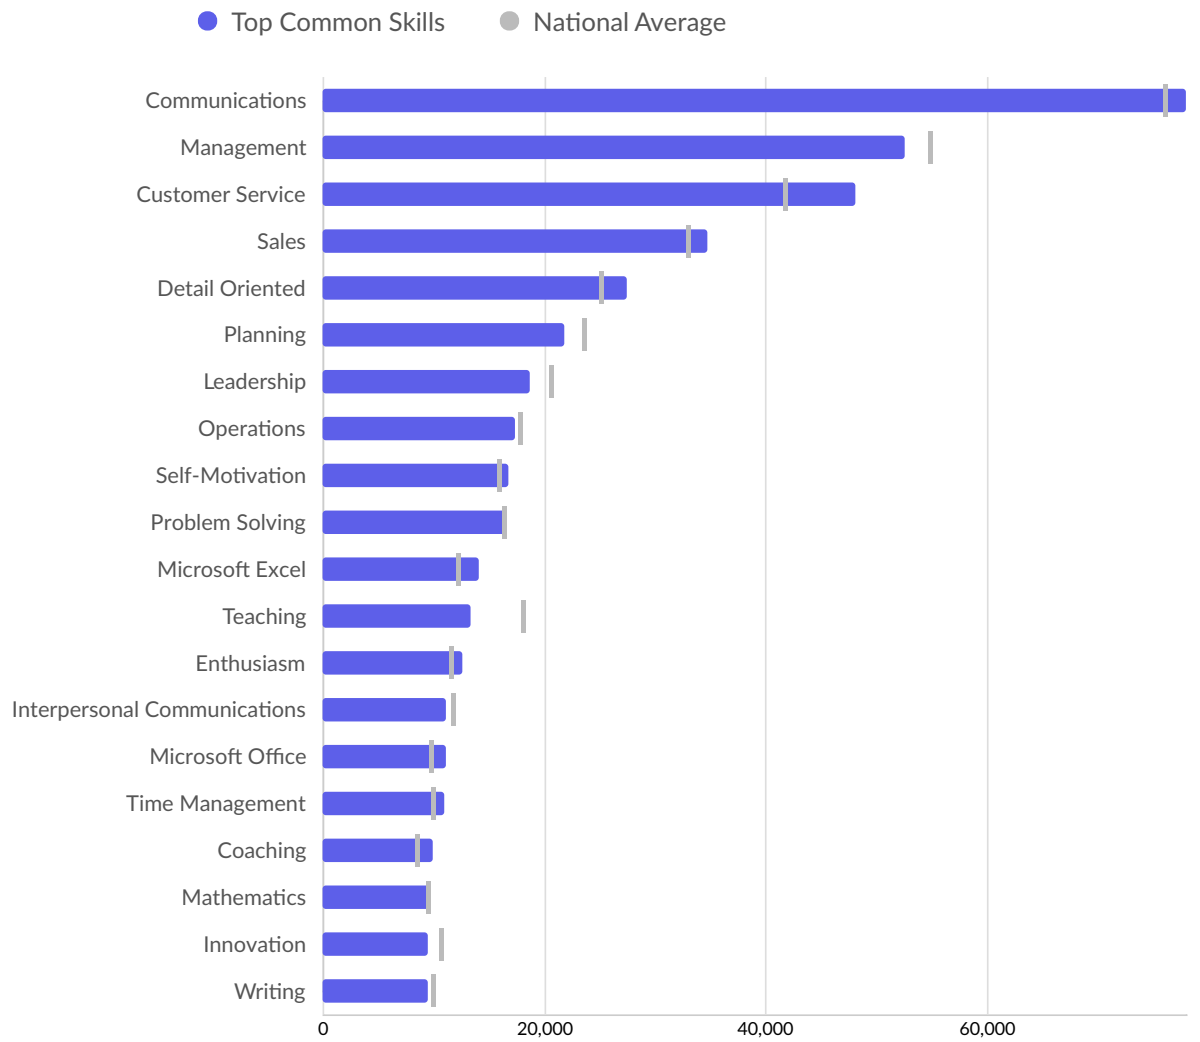

Top Common Skills	Unique Postings	National Average
Communications	77,967	75,903
Management	52,567	54,685
Customer Service	48,056	41,534
Sales	34,814	32,829
Detail Oriented	27,492	24,899
Planning	21,851	23,487
Leadership	18,674	20,433
Operations	17,430	17,724
Self-Motivation	16,753	15,682
Problem Solving	16,507	16,157
Microsoft Excel	14,143	12,025
Teaching	13,342	18,031
Enthusiasm	12,591	11,462