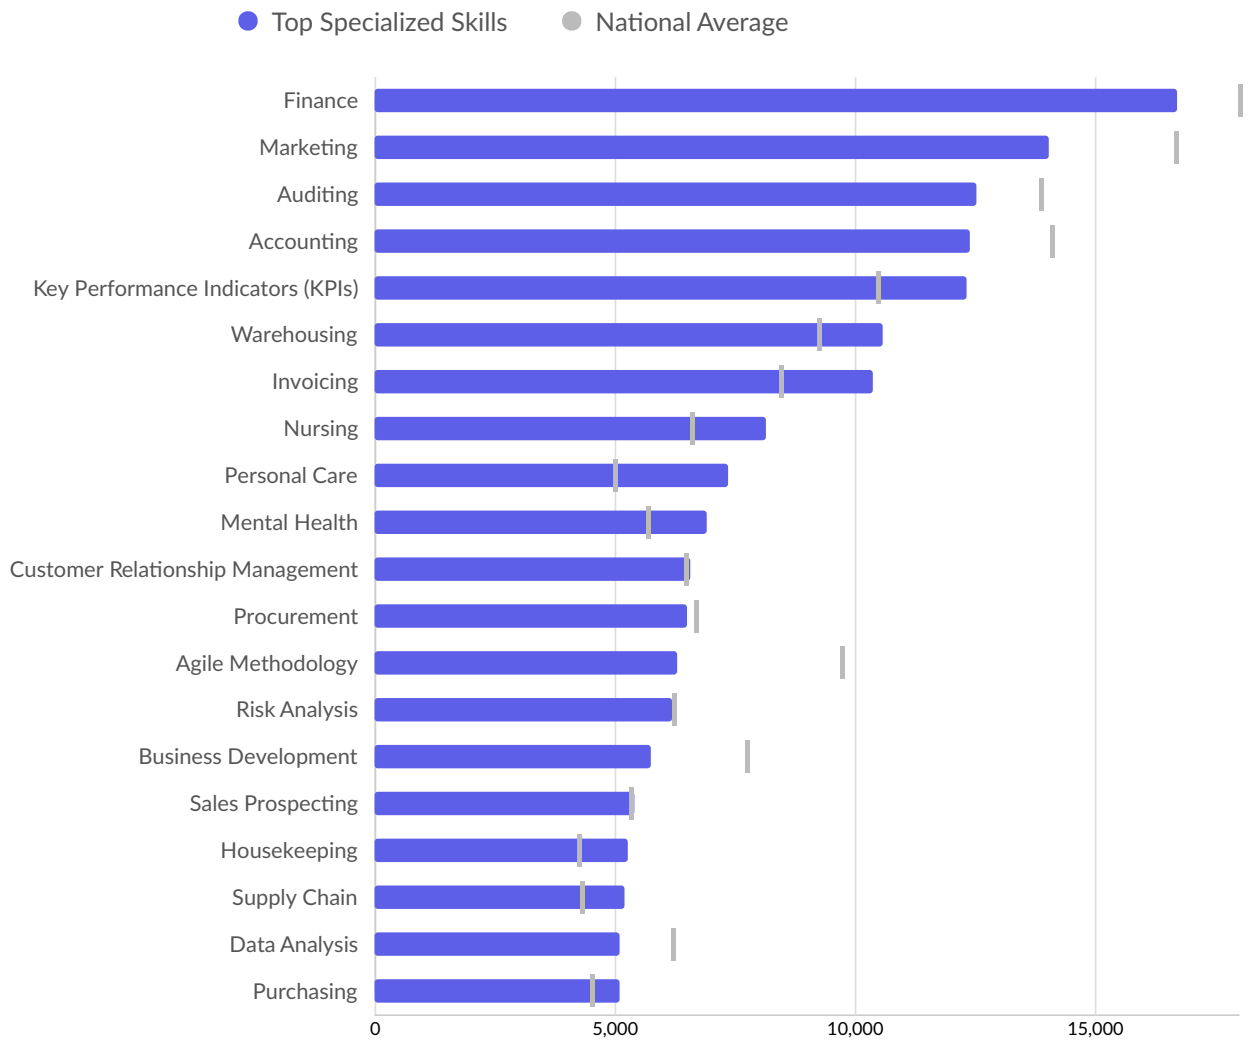

Top Specialized Skills	Unique Postings	National Average
Finance	16,699	17,960
Marketing	14,027	16,617
Auditing	12,512	13,819
Accounting	12,376	14,068
Key Performance Indicators (KPIs)	12,310	10,434
Warehousing	10,579	9,192
Invoicing	10,356	8,402
Nursing	8,156	6,576
Personal Care	7,345	4,969
Mental Health	6,913	5,644
Customer Relationship Management	6,572	6,438
Procurement	6,508	6,624
Agile Methodology	6,282	9,680
Risk Analysis	6,282	6,624
Business Development	6,282	6,624
Sales Prospecting	6,282	6,624
Housekeeping	6,282	6,624
Supply Chain	6,282	6,624
Data Analysis	6,282	6,624
Purchasing	6,282	6,624