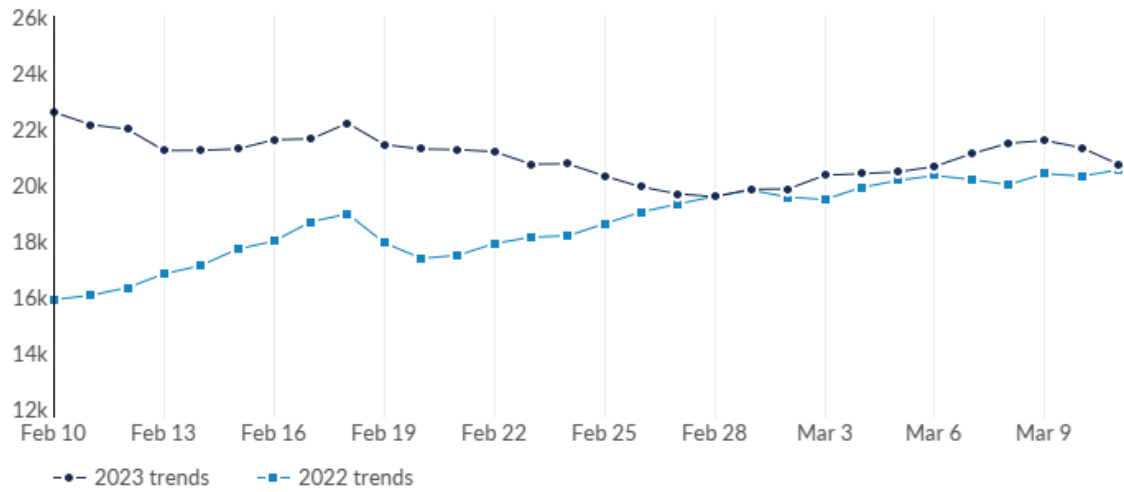

Unique Postings Trend

This view displays the most recent 30 days of job postings activity to show near-term trends. It does not reflect your timeframe.

Day	Unique Postings	Last Year's Unique Postings	% Change
February 10, 2023	22,588	15,896	+42.1%
February 11, 2023	22,141	16,041	+38.0%
February 12, 2023	21,980	16,320	+34.7%
February 13, 2023	21,214	16,813	+26.2%
February 14, 2023	21,225	17,108	+24.1%
February 15, 2023	21,272	17,696	+20.2%
February 16, 2023	21,602	17,984	+20.1%
February 17, 2023	21,630	18,674	+15.8%
February 18, 2023	22,194	18,952	+17.1%
February 19, 2023	21,428	17,921	+19.6%
February 20, 2023	21,272	17,366	+22.5%
February 21, 2023	21,250	17,472	+21.6%
February 22, 2023	21,175	17,895	+18.3%
February 23, 2023	20,730	18,123	+14.4%
February 24, 2023	20,741	18,170	+14.1%
February 25, 2023	20,305	18,603	+9.1%
February 26, 2023	19,920	19,020	+4.7%
February 27, 2023	19,667	19,306	+1.9%