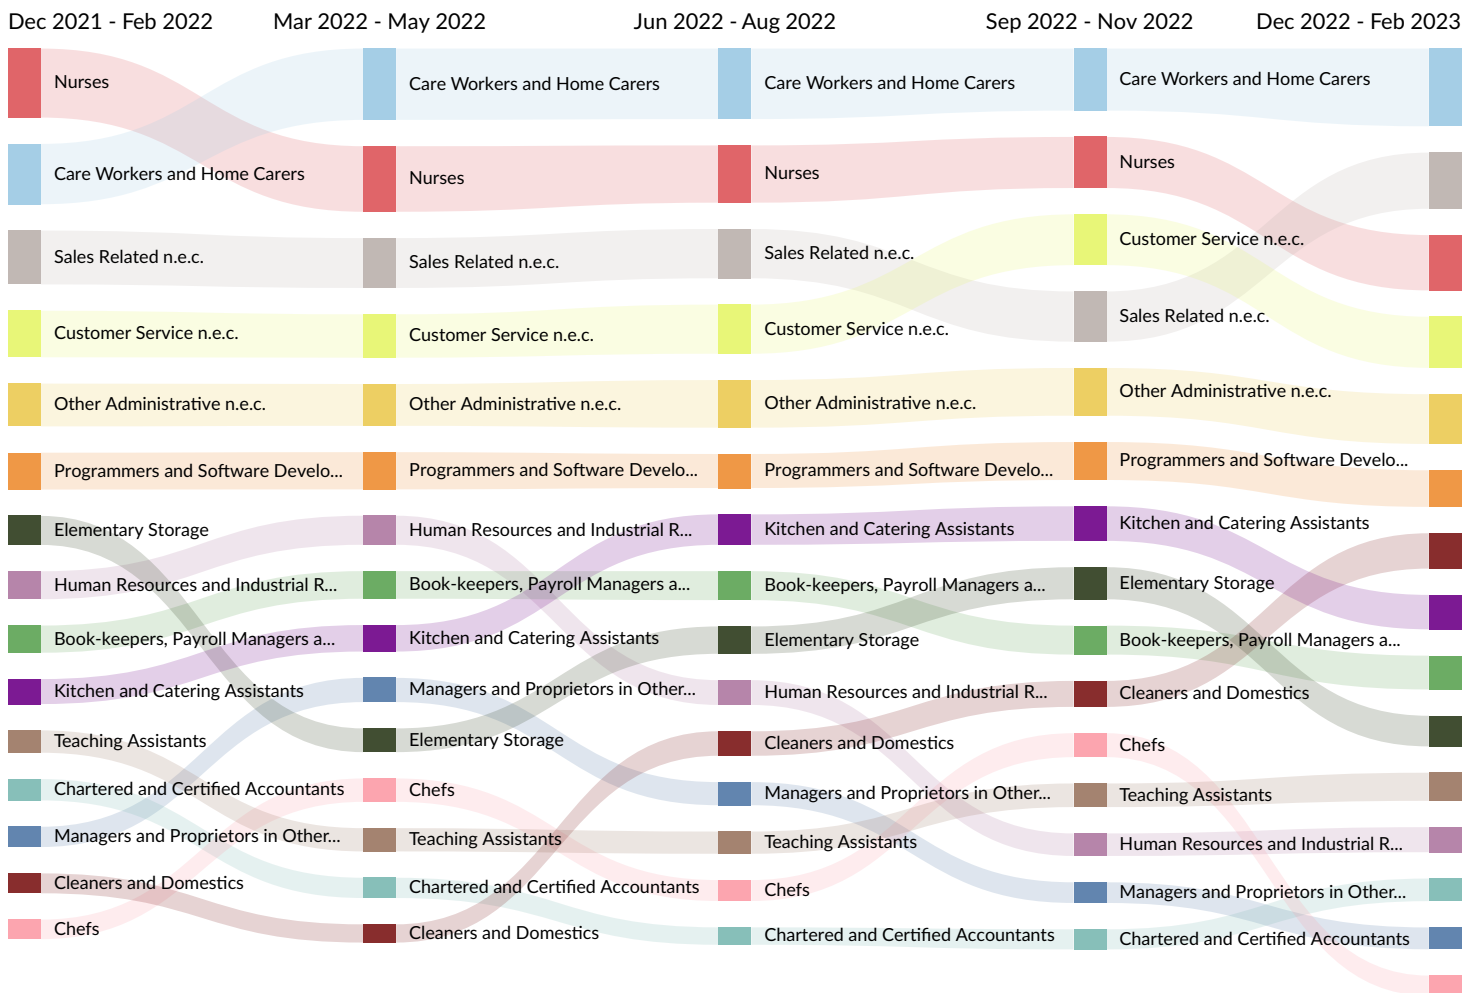

tiptopjob.com	2,051
carehome.co.uk	2,035
monster.co.uk	2,034
e4s.co.uk	1,737
findapprenticeship.service.gov.uk	1,733
jobs.barclays	1,710
oilandgasjobsearch.com	1,661
myworkdayjobs.com	1,546
warrington.gov.uk	1,525
newcrosshealthcare.com	1,516
hireonline.co.uk	1,507
indeed.co.uk	1,392
technojobs.co.uk	1,270
adecco.co.uk	1,267
livevacancies.co.uk	1,177
adzuna.co.uk	1,119
jobstoday.co.uk	1,104
supplychainonline.co.uk	1,032
thetimes.co.uk	899
search.co.uk	807
pagepersonnel.co.uk	806
searchukjobs.com	762
theitjob.com	716

## Occupation Trends in Job Postings by Quarter

The chart below captures the postings trend for the top 15 occupations posted for based on your filters.