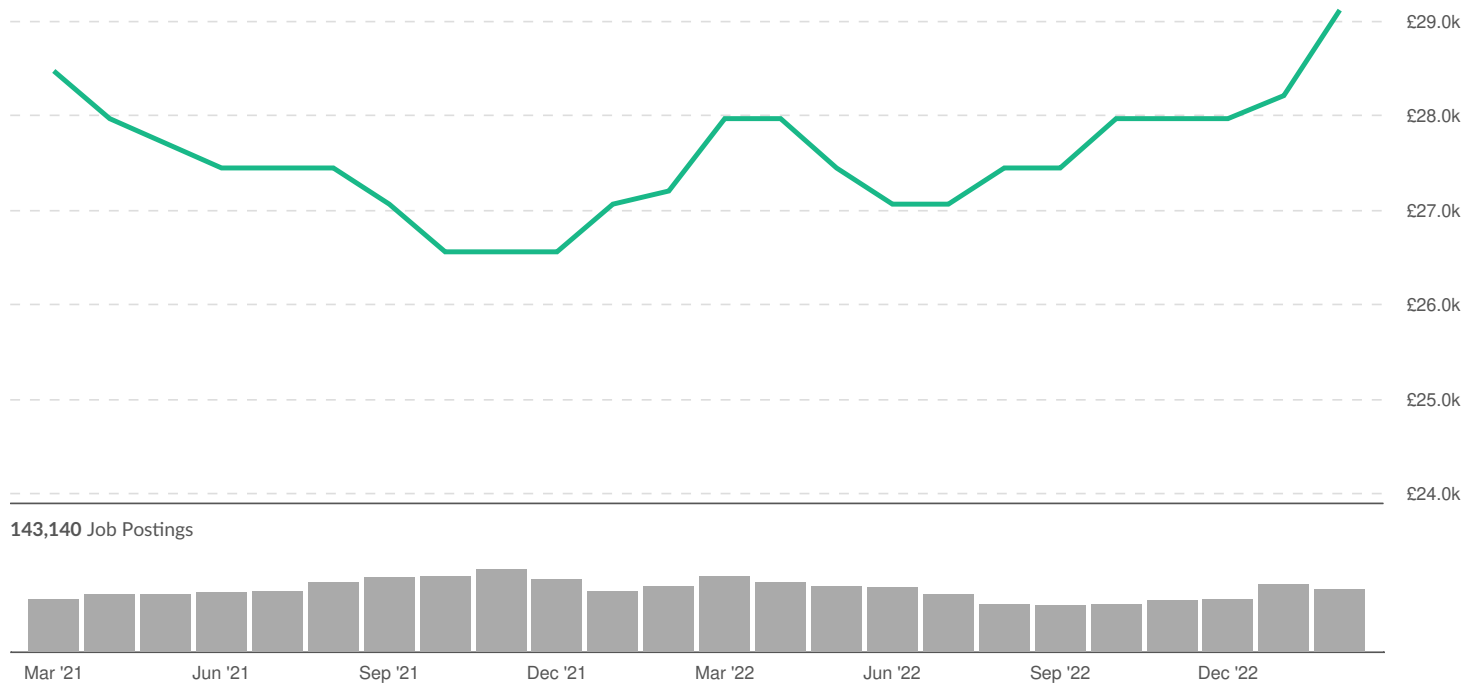

Advertised Wage Trend

▲ 2.2% Mar 2021 - Feb 2023

£27.7k Median