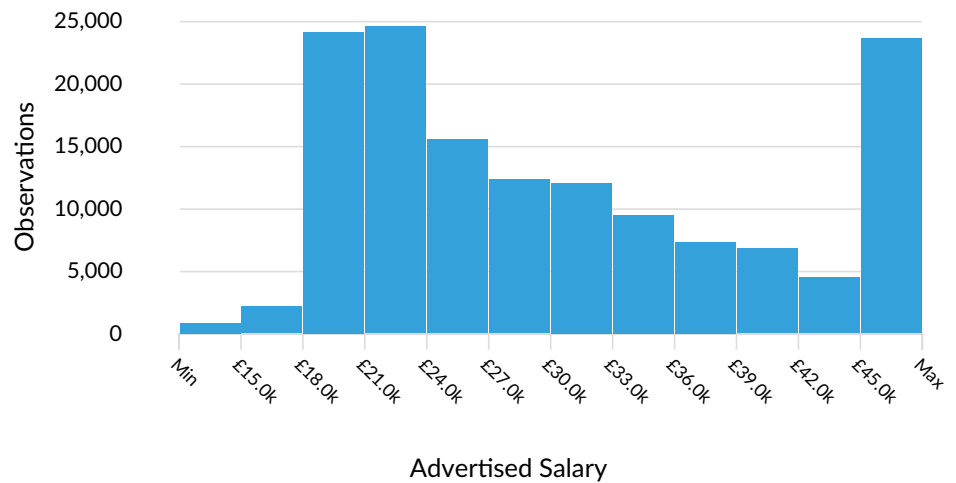

Advertised Salary

There are 143,140 advertised salary observations (50% of the 284,375 matching postings).

£27.7k
Median Advertised Salary