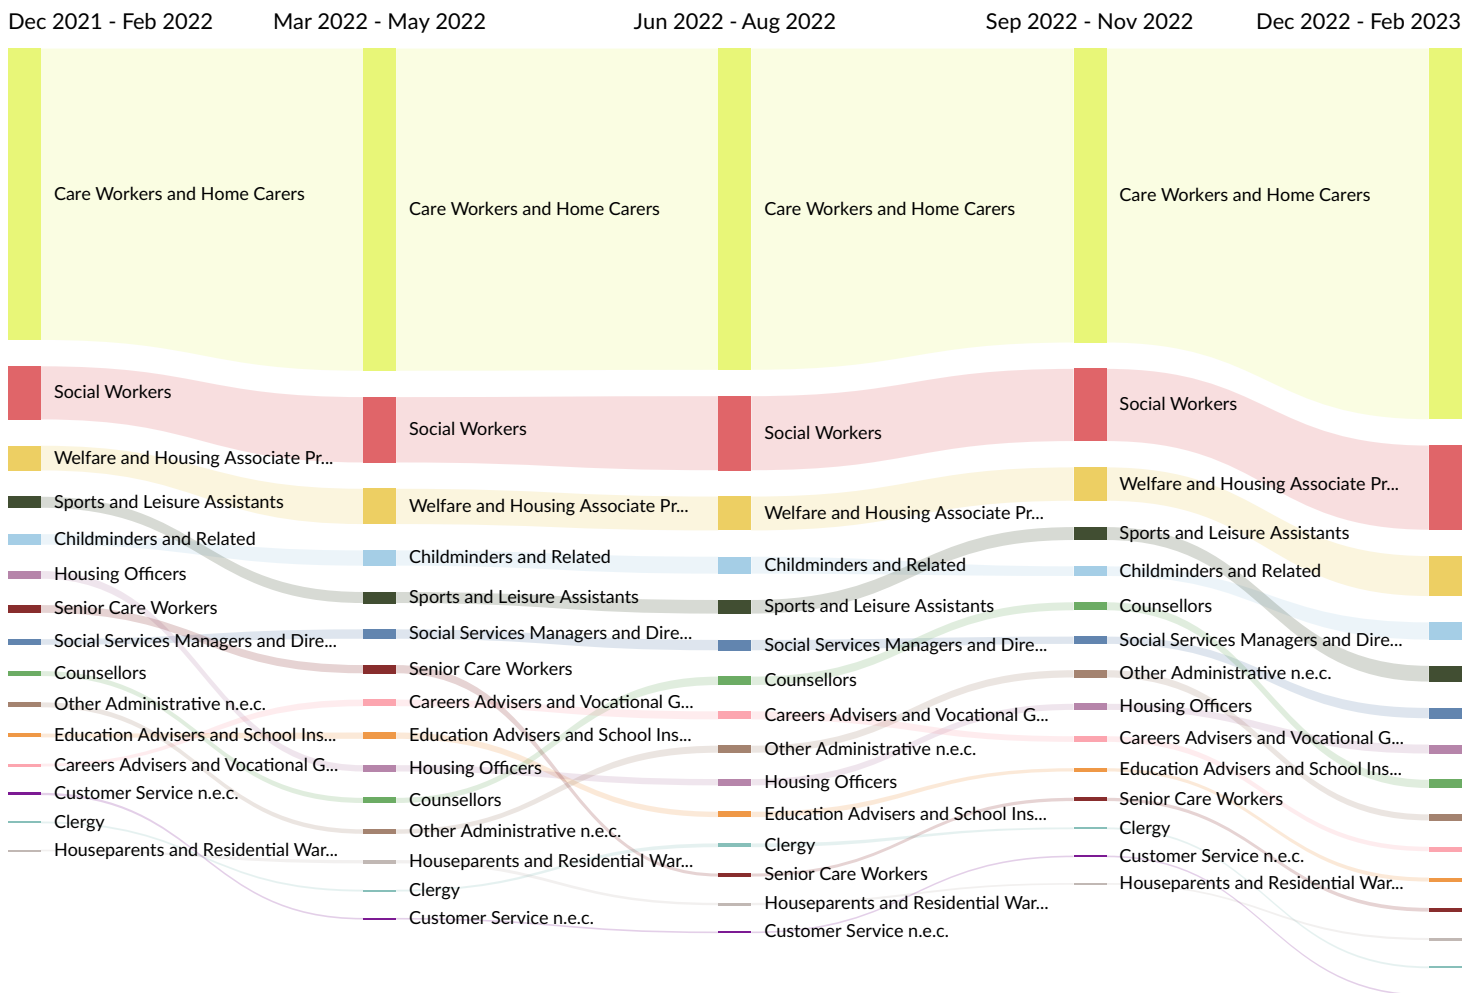

Teaching	788	954
Health Care Procedure and Regulation	657	341
Childhood Education and Development	630	670
Critical Thinking and Problem Solving	610	544
Risk Management	574	528
Customer Service	493	615
Recruitment	488	182

Occupation Trends in Job Postings by Quarter

The chart below captures the postings trend for the top 15 occupations posted for based on your filters.