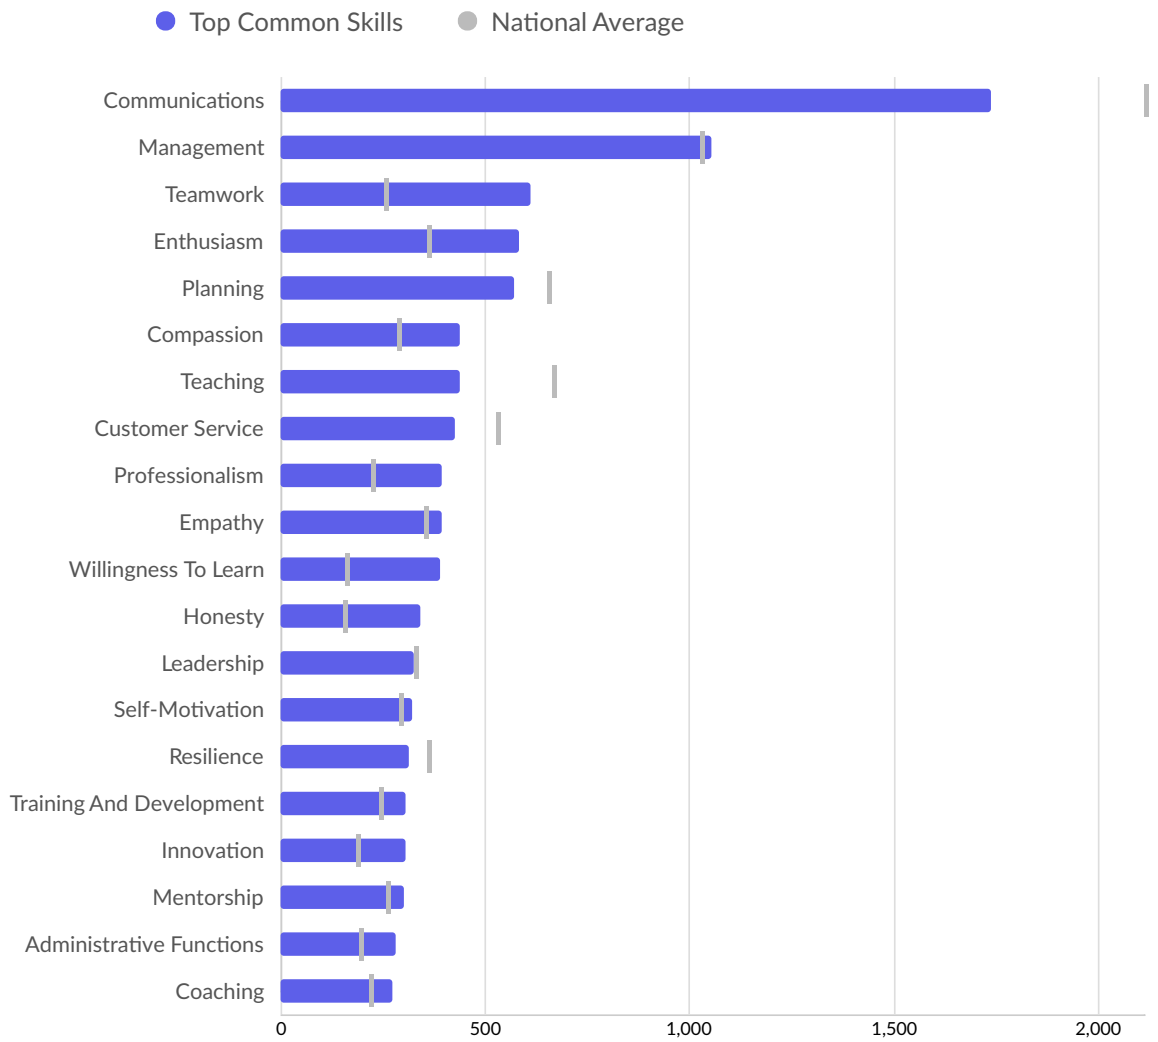

Top Common Skills	Unique Postings	National Average
Communications	1,741	2,113
Management	1,053	1,028
Teamwork	611	253
Enthusiasm	585	357
Planning	572	652
Compassion	440	285
Teaching	438	664
Customer Service	427	529
Professionalism	396	222
Empathy	393	351
Willingness To Learn	389	158
Honesty	344	154
Leadership	326	325
Self-Motivation		
Resilience		
Training And Development		
Innovation		
Mentorship		
Administrative Functions		
Coaching