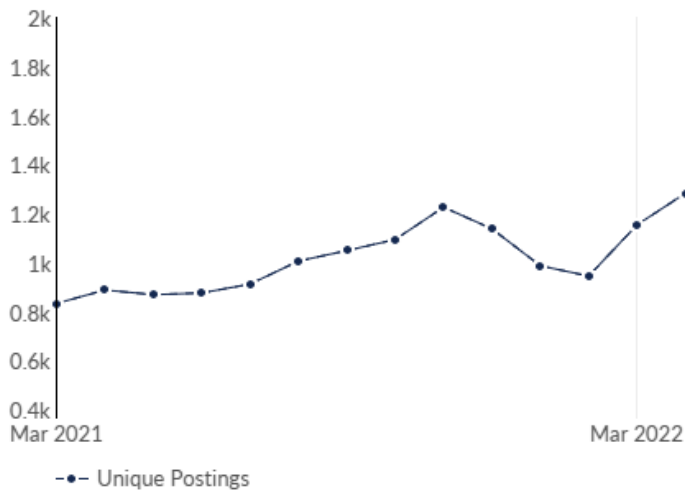

Unique Postings Trend

Month	Unique Postings	Posting Intensity
Feb 2023	1,426	3 : 1
Jan 2023	1,676	3 : 1
Dec 2022	1,330	4 : 1
Nov 2022	1,203	4 : 1
Oct 2022	1,039	4 : 1
Sep 2022	1,081	4 : 1
Aug 2022	1,157	4 : 1
Jul 2022	1,371	3 : 1
Jun 2022	1,361	3 : 1
May 2022	1,345	3 : 1
Apr 2022	1,283	3 : 1
Mar 2022	1,154	3 : 1