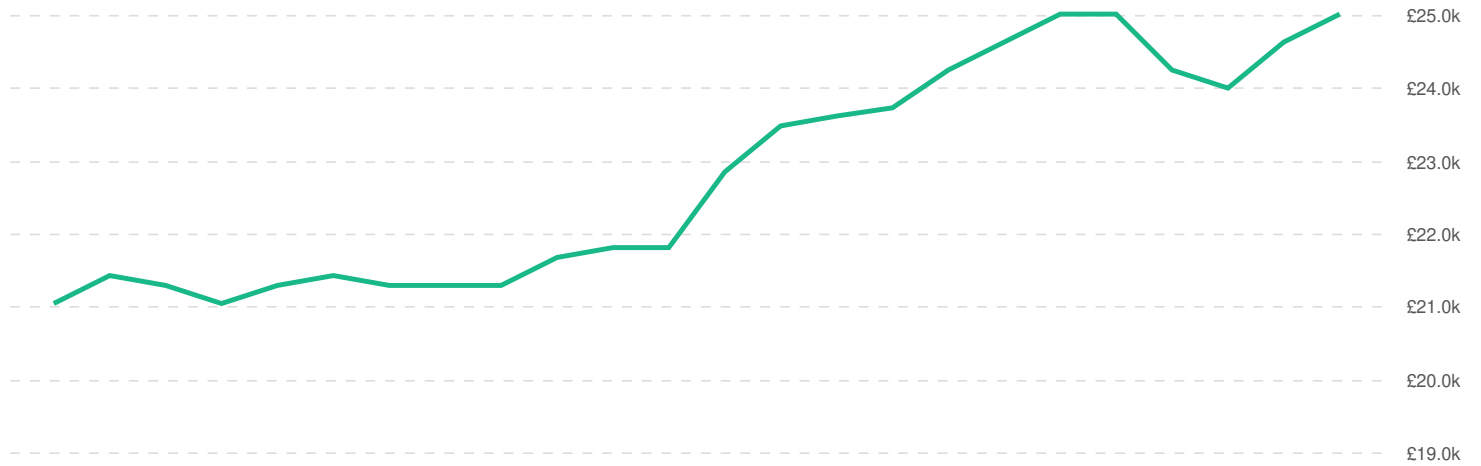

There are 6,354 advertised salary observations (62% of the 10,255 matching postings).

£22.8k
Median Advertised Salary

Advertised Wage Trend

▲ 18.8% Mar 2021 - Feb 2023

£22.8k Median

6,354 Job Postings

Top Cities Posting