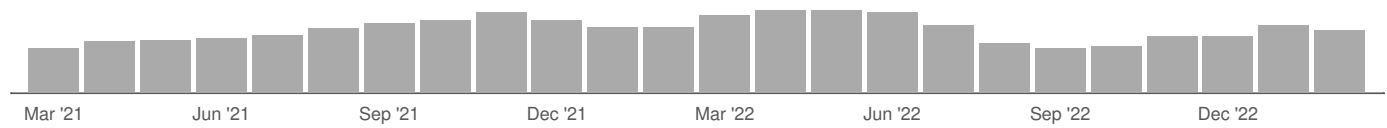

Keyword Search:

Posting Type: Active Postings

Job Postings Summary

There were 31,558 total job postings for your selection from March 2021 to February 2023, of which 10,255 were unique. These numbers give us a Posting Intensity of 3-to-1, meaning that for every 3 postings there is 1 unique job posting.

There are 6,354 advertised salary observations (62% of the 10,255 matching postings).

£22.8k
Median Advertised Salary

Advertised Wage Trend

▲ 18.8% Mar 2021 - Feb 2023

£22.8k Median

6,354 Job Postings

Top Cities Posting