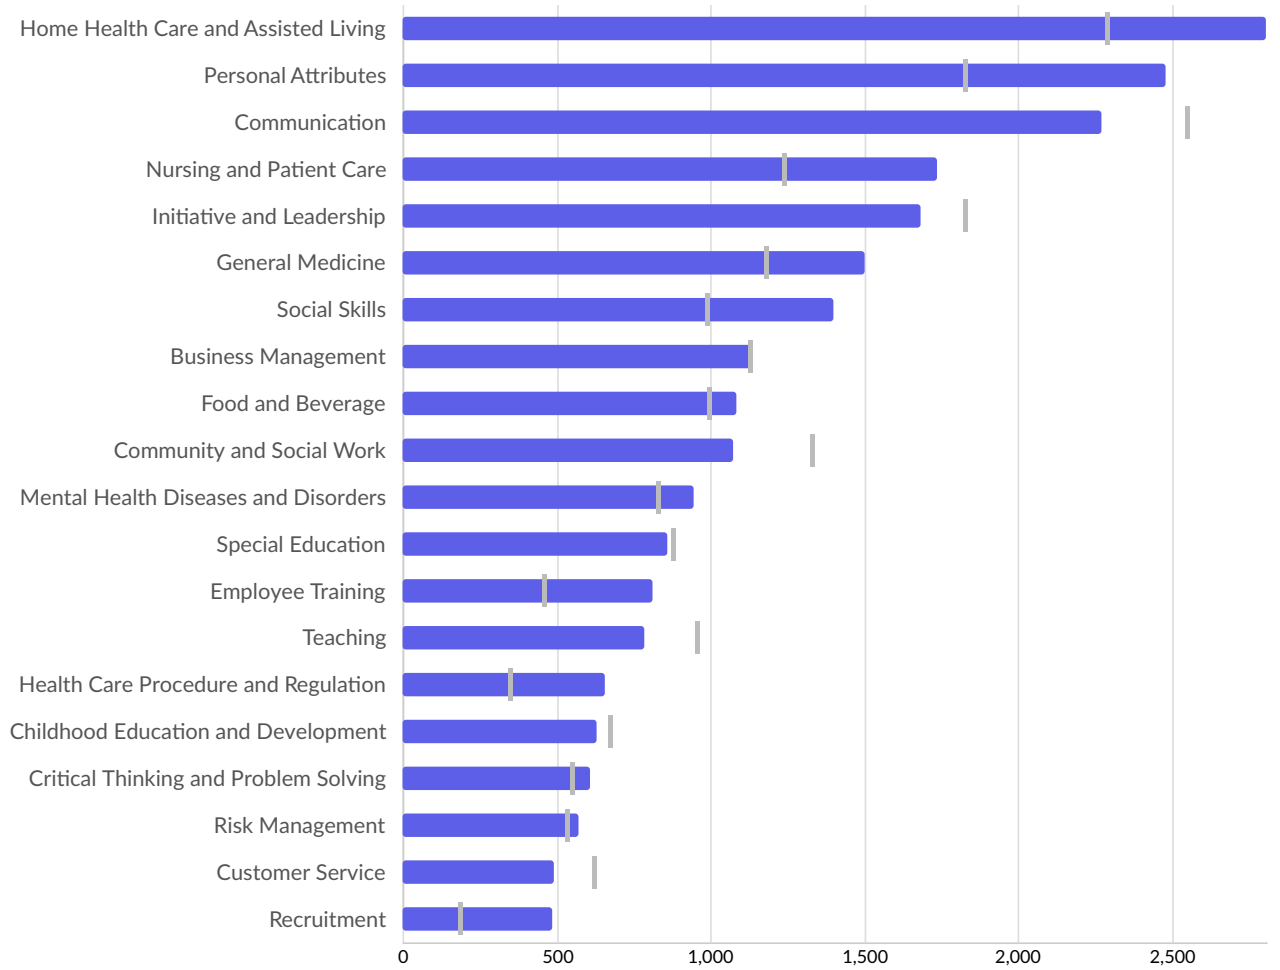

● Top Skill Subcategories ● National Average

Top Skill Subcategories	Unique Postings	National Average
Home Health Care and Assisted Living	2,807	2,282
Personal Attributes	2,479	1,822
Communication	2,274	2,545
Nursing and Patient Care	1,739	1,233
Initiative and Leadership	1,686	1,822
General Medicine	1,505	1,174
Social Skills	1,402	985
Business Management	1,135	1,122
Food and Beverage	1,087	990
Community and Social Work	1,076	1,324
Mental Health Diseases and Disorders	946	822
Special Education	863	872
Employee Training	812	452