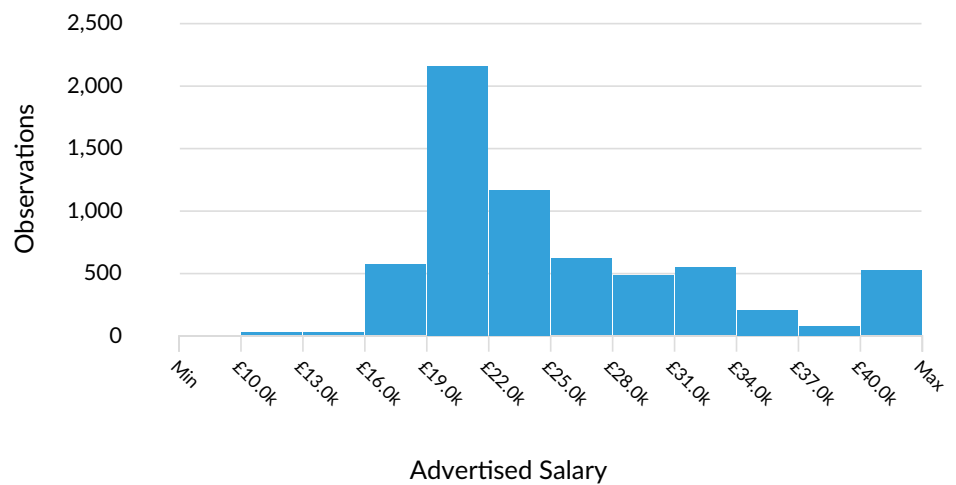

Keyword Search:

Posting Type: Active Postings

Job Postings Summary

There were 31,558 total job postings for your selection from March 2021 to February 2023, of which 10,255 were unique. These numbers give us a Posting Intensity of 3-to-1, meaning that for every 3 postings there is 1 unique job posting.

This is close to the Posting Intensity for all other occupations and companies in the region (3-to-1), indicating that they are putting average effort toward hiring for this position.

Advertised Salary

There are 6,354 advertised salary observations (62% of the 10,255 matching postings).

£22.8k
Median Advertised Salary

Advertised Wage Trend

▲ 18.8% Mar 2021 - Feb 2023

£22.8k Median

6,354 Job Postings

Top Cities Posting