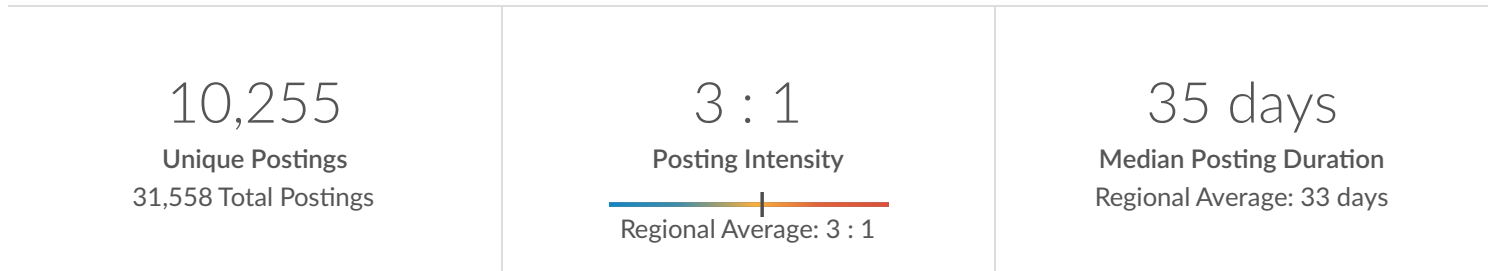

Lightcast Occupations:

Results should include

Code	Description
------	-------------

30	Community and Social Services
----	-------------------------------

Minimum Experience Required: Any

Education Level: Any

Keyword Search:

Posting Type: Active Postings

Job Postings Summary

There were 31,558 total job postings for your selection from March 2021 to February 2023, of which 10,255 were unique. These numbers give us a Posting Intensity of 3-to-1, meaning that for every 3 postings there is 1 unique job posting.