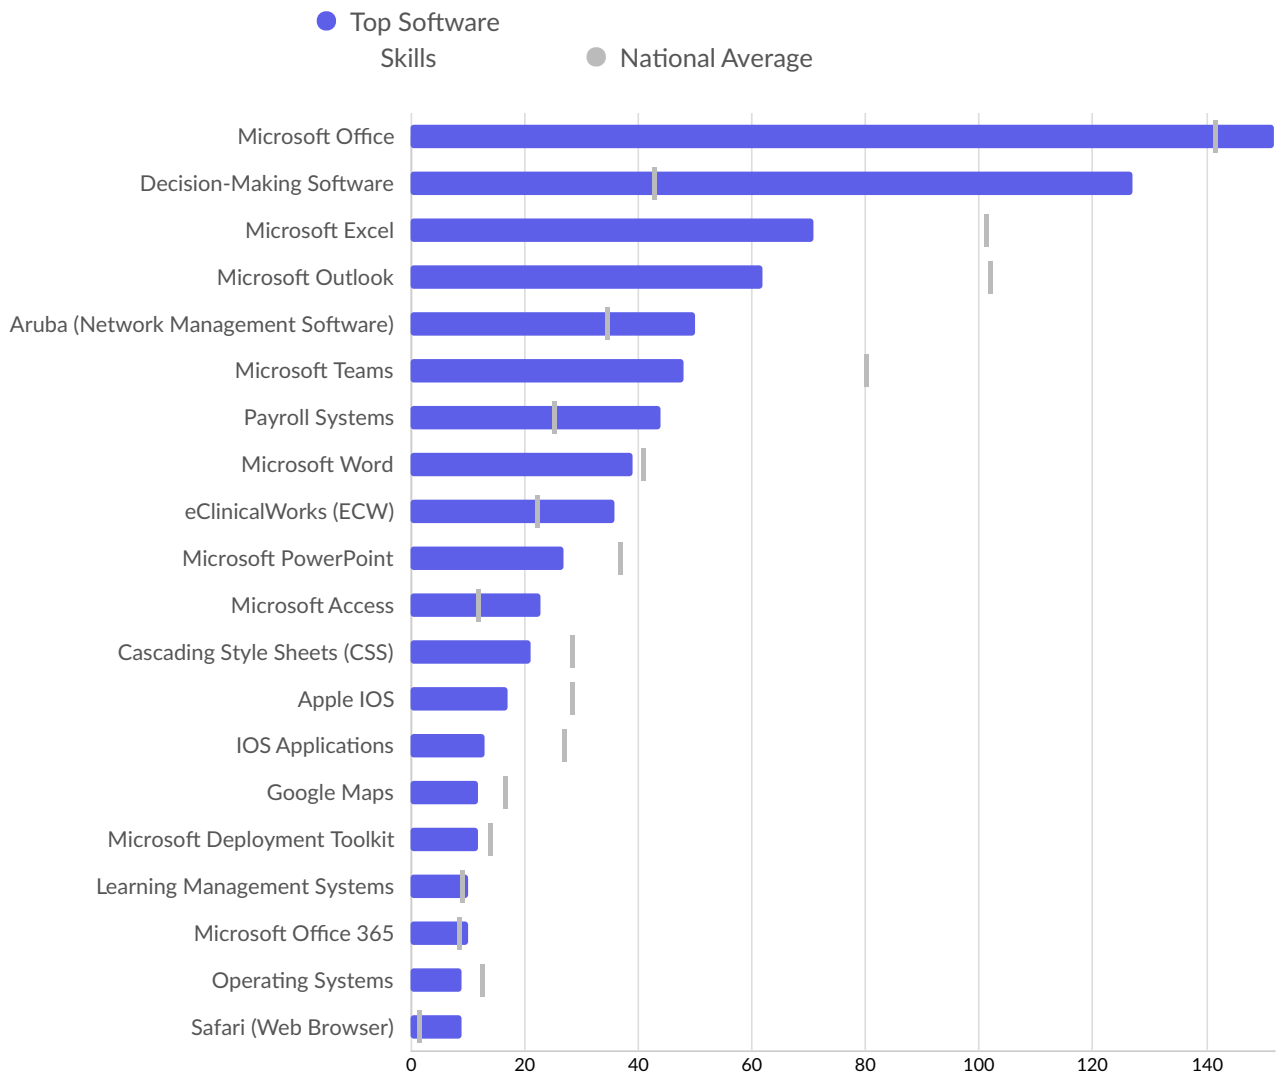

Top Software Skills	Unique Postings	National Average
Microsoft Office	152	141
Decision-Making Software	127	42
Microsoft Excel	71	101
Microsoft Outlook	62	102
Aruba (Network Management Software)	50	34
Microsoft Teams	48	80
Payroll Systems	44	25
Microsoft Word	39	41
eClinicalWorks (ECW)	36	22
Microsoft PowerPoint	27	37
Microsoft Access	23	12
Cascading Style Sheets (CSS)	21	28