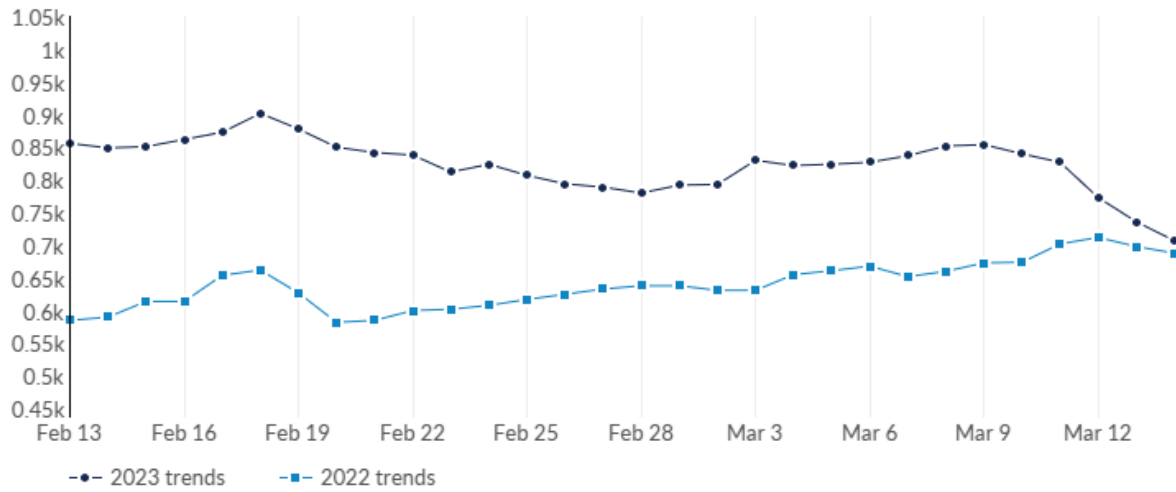

Unique Postings Trend

This view displays the most recent 30 days of job postings activity to show near-term trends. It does not reflect your timeframe.

Day	Unique Postings	Last Year's Unique Postings	% Change
February 13, 2023	856	585	+46.3%
February 14, 2023	849	590	+43.9%
February 15, 2023	851	614	+38.6%
February 16, 2023	862	614	+40.4%
February 17, 2023	873	654	+33.5%
February 18, 2023	902	662	+36.3%
February 19, 2023	878	627	+40.0%
February 20, 2023	850	582	+46.0%
February 21, 2023	842	585	+43.9%
February 22, 2023	838	600	+39.7%
February 23, 2023	812	602	+34.9%
February 24, 2023	824	608	+35.5%
February 25, 2023	807	617	+30.8%
February 26, 2023	794	625	+27.0%
February 27, 2023	789	633	+24.6%
February 28, 2023	780	638	+22.3%
March 1, 2023	792	638	+24.1%
March 2, 2023	793	631	+25.7%