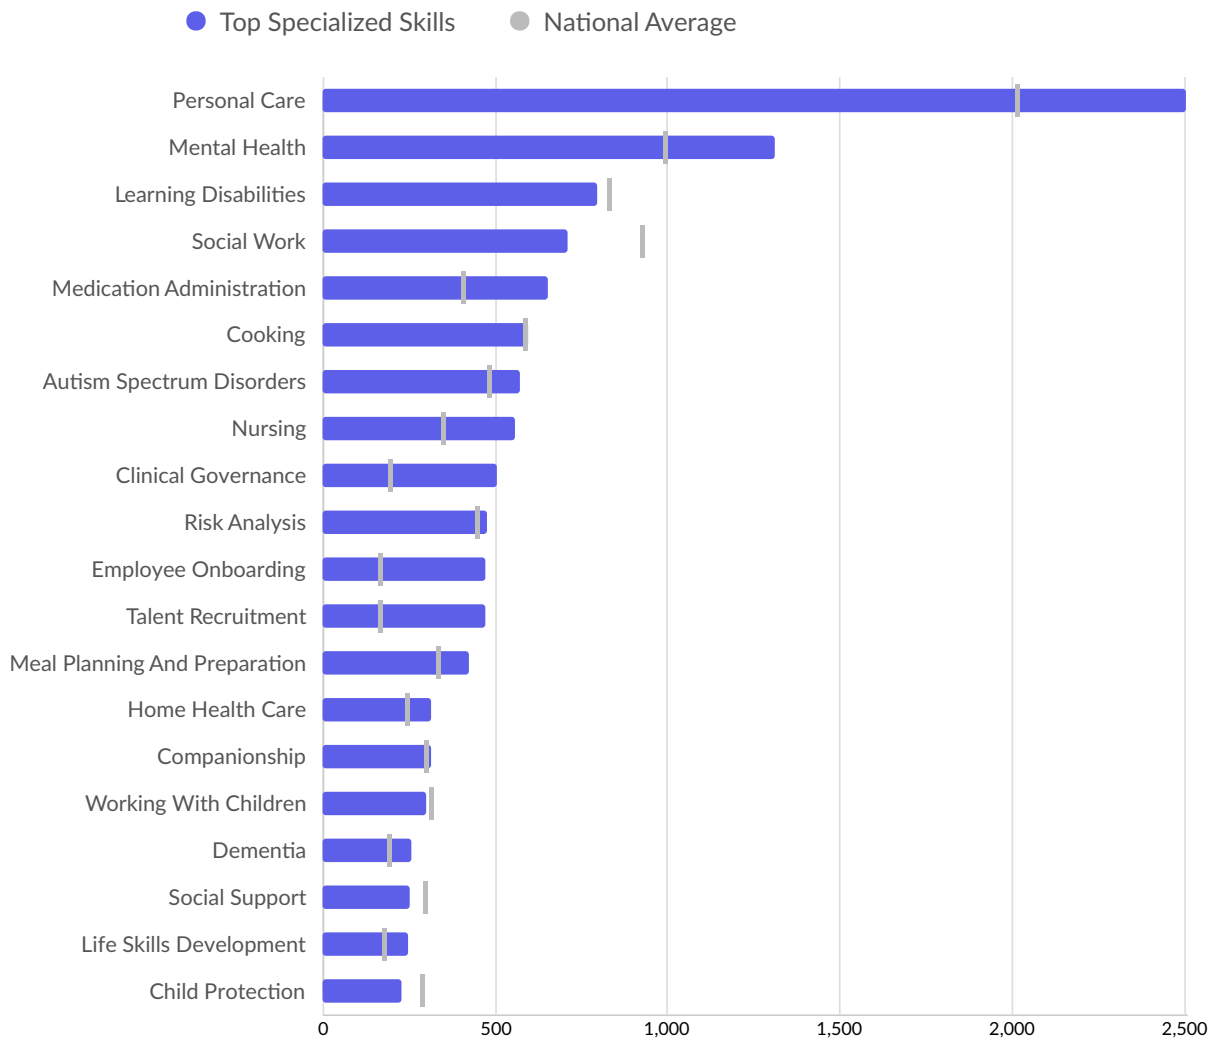

Top Specialized Skills	Unique Postings	National Average
Personal Care	2,506	2,011
Mental Health	1,311	986
Learning Disabilities	796	826
Social Work	709	923
Medication Administration	655	400
Cooking	598	584
Autism Spectrum Disorders	571	476
Nursing	559	344
Clinical Governance	507	191
Risk Analysis	479	444
Employee Onboarding	472	164
Talent Recruitment	472	163
Meal Planning And Preparation	423	329