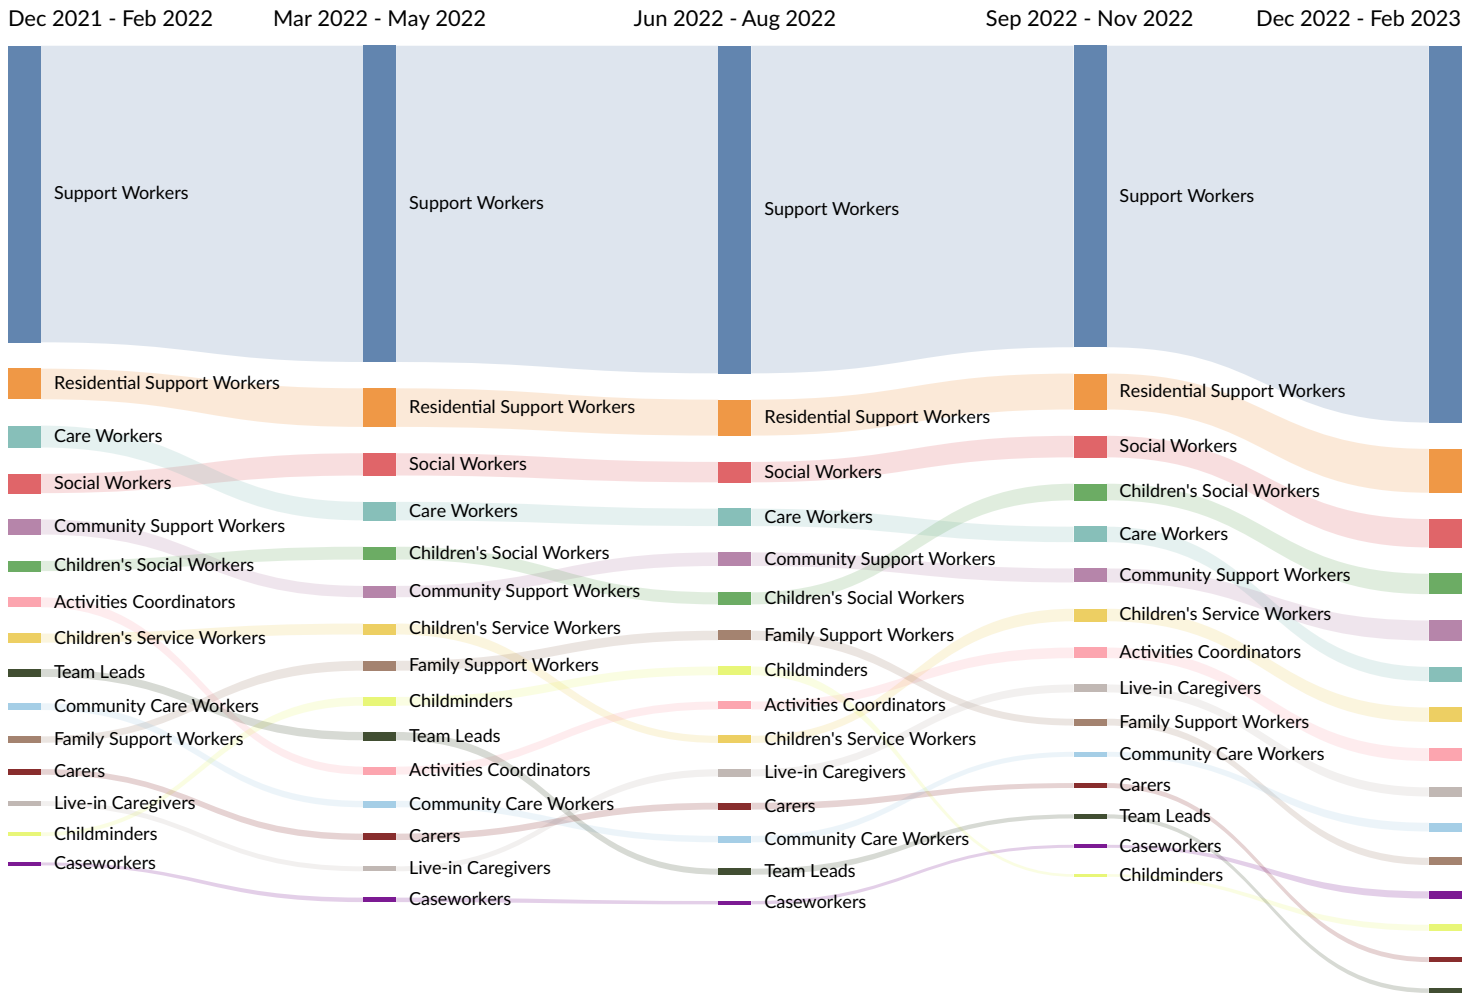

jobs4network.co.uk	87
communitycare.co.uk	86
monster.co.uk	53
leisurejobs.com	51
adzuna.co.uk	49
hiredonline.co.uk	43
thebigjobsite.com	43
search.co.uk	40
indeed.co.uk	34
jobserve.com	32
senploy.co.uk	30
searchukjobs.com	22
totaljobs.com	22
career-portal.co.uk	20
forhousing.co.uk	20
twrecruitment.com	20
orchardcarehomes.com	19
randstad.co.uk	19
constructionjobs.co.uk	17
jobs.ac.uk	17
jobstoday.co.uk	17
hft.org.uk	16
nannyjob.co.uk	16

Teaching	788	954
Health Care Procedure and Regulation	657	341
Childhood Education and Development	630	670
Critical Thinking and Problem Solving	610	544
Risk Management	574	528
Customer Service	493	615
Recruitment	488	182

Occupation Trends in Job Postings by Quarter

The chart below captures the postings trend for the top 15 occupations posted for based on your filters.

Job Title Trends in Job Postings by Quarter

The chart below captures the postings trend for the top 15 job titles posted for based on your filters.